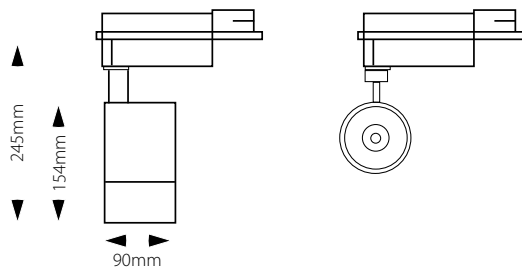

Product No.	System Power*	LED Lumen	Beam Angle	Colour Temp	CRI	Driver
909156.000	30.6W	2990Lm (25.5W)	40°	4000K	90+	700mA

■ Product Features

- 3 Circuit Euro track adapter
- Aluminium housing with clear glass
- 360° rotating and 90° tilting
- 40° reflector fitted as standard
- 10°, 20° & 70° reflectors available on request
- Supplied complete with Integral electronic LED driver
- Finish: 3S White as standard
- *Connected electrical loads are rated values and subject to a tolerance of +/- 10%

■ Product Dimensions

■ Reflector Polar Curve

■ Product Standard

■ Product Options

■ Luminaire Specification

Product No.	Beam Angle	Colour Temp	LED Output	System Power	Driver	Trim Colour
909156.XYZ	<input type="checkbox"/> 10°	<input type="checkbox"/> 4000K	<input type="checkbox"/> 2160lm (CRI 90)	21.6W	<input type="checkbox"/> NON-DIM <input type="checkbox"/> DALI <input type="checkbox"/> 1-10V	<input type="checkbox"/> 3S WHITE
	<input type="checkbox"/> 20°		<input type="checkbox"/> 2990lm (CRI 90)	30.6W		<input type="checkbox"/> 3S BLACK
	<input type="checkbox"/> 40°	<input type="checkbox"/> 3000K	<input type="checkbox"/> 2100lm (CRI 90)	21.6W		<input type="checkbox"/> CUSTOM
	<input type="checkbox"/> 70°		<input type="checkbox"/> 2900lm (CRI 90)	30.6W		