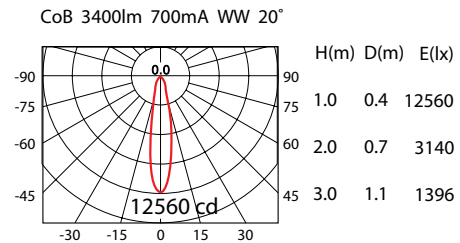

Product No.	System Power*	LED Lumen	Beam Angle	Colour Temp	CRI	Driver
909156.000	30.6W	2990Lm (25.5W)	40°	4000K	90+	700mA

■ Product Features

- 3 Circuit Euro track adapter
- Aluminium housing with clear glass
- 360° rotating and 90° tilting
- 40° reflector fitted as standard
- 10°, 20° & 70° reflectors available on request
- Supplied complete with Integral electronic LED driver
- Finish: 3S White as standard
- *Connected electrical loads are rated values and subject to a tolerance of +/- 10%

■ Product Dimensions

■ Reflector Polar Curve

■ Product Standard

■ Product Options

■ Luminaire Specification

Product No.	Beam Angle	Colour Temp	LED Output	System Power	Driver	Trim Colour
909156.XYZ	<input type="checkbox"/> 10°	<input type="checkbox"/> 4000K	<input type="checkbox"/> 2160lm (CRI 90)	21.6W	<input type="checkbox"/> NON-DIM <input type="checkbox"/> DALI <input type="checkbox"/> 1-10V	<input type="checkbox"/> 3S WHITE
	<input type="checkbox"/> 20°		<input type="checkbox"/> 2990lm (CRI 90)	30.6W		<input type="checkbox"/> 3S BLACK
	<input type="checkbox"/> 40°	<input type="checkbox"/> 3000K	<input type="checkbox"/> 2100lm (CRI 90)	21.6W		<input type="checkbox"/> CUSTOM
	<input type="checkbox"/> 70°		<input type="checkbox"/> 2900lm (CRI 90)	30.6W		