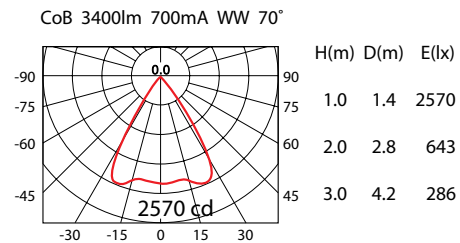

Product No.	System Power*	LED Lumen	Beam Angle	Colour Temp	CRI	Driver
909156.000	30.6W	2990Lm (25.5W)	40°	4000K	90+	700mA

■ Product Features

- 3 Circuit Euro track adapter
- Aluminium housing with clear glass
- 360° rotating and 90° tilting
- 40° reflector fitted as standard
- 10°, 20° & 70° reflectors available on request
- Supplied complete with Integral electronic LED driver
- Finish: 3S White as standard
- *Connected electrical loads are rated values and subject to a tolerance of +/- 10%

■ Product Dimensions

■ Reflector Polar Curve

■ Product Standard

■ Product Options

■ Luminaire Specification

Product No.	Beam Angle	Colour Temp	LED Output	System Power	Driver	Trim Colour
909156.XYZ	<input type="checkbox"/> 10°	<input type="checkbox"/> 4000K	<input type="checkbox"/> 2160lm (CRI 90)	21.6W	<input type="checkbox"/> NON-DIM <input type="checkbox"/> DALI <input type="checkbox"/> 1-10V	<input type="checkbox"/> 3S WHITE
	<input type="checkbox"/> 20°		<input type="checkbox"/> 2990lm (CRI 90)	30.6W		<input type="checkbox"/> 3S BLACK
	<input type="checkbox"/> 40°	<input type="checkbox"/> 3000K	<input type="checkbox"/> 2100lm (CRI 90)	21.6W		<input type="checkbox"/> CUSTOM
	<input type="checkbox"/> 70°		<input type="checkbox"/> 2900lm (CRI 90)	30.6W		