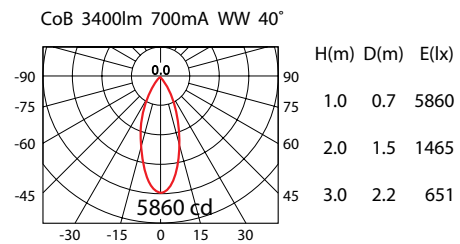

Product No.	System Power*	LED Lumen	Beam Angle	Colour Temp	CRI	Driver
909156.000	30.6W	2990Lm (25.5W)	40°	4000K	90+	700mA

■ Product Features

- 3 Circuit Euro track adapter
- Aluminium housing with clear glass
- 360° rotating and 90° tilting
- 40° reflector fitted as standard
- 10°, 20° & 70° reflectors available on request
- Supplied complete with Integral electronic LED driver
- Finish: 3S White as standard
- *Connected electrical loads are rated values and subject to a tolerance of +/- 10%

■ Product Dimensions

■ Reflector Polar Curve

■ Product Standard

■ Product Options

■ Luminaire Specification

Product No.	Beam Angle	Colour Temp	LED Output	System Power	Driver	Trim Colour
909156.XYZ	<input type="checkbox"/> 10°	<input type="checkbox"/> 4000K	<input type="checkbox"/> 2160lm (CRI 90)	21.6W	<input type="checkbox"/> NON-DIM <input type="checkbox"/> DALI <input type="checkbox"/> 1-10V	<input type="checkbox"/> 3S WHITE
	<input type="checkbox"/> 20°		<input type="checkbox"/> 2990lm (CRI 90)	30.6W		<input type="checkbox"/> 3S BLACK
	<input type="checkbox"/> 40°	<input type="checkbox"/> 3000K	<input type="checkbox"/> 2100lm (CRI 90)	21.6W		<input type="checkbox"/> CUSTOM
	<input type="checkbox"/> 70°		<input type="checkbox"/> 2900lm (CRI 90)	30.6W		