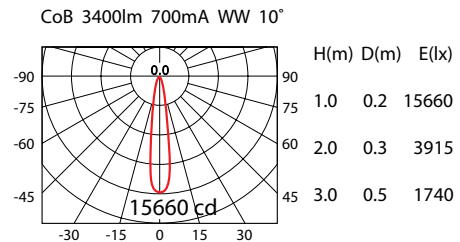

Product No.	System Power*	LED Lumen	Beam Angle	Colour Temp	CRI	Driver
909156.000	30.6W	2990Lm (25.5W)	40°	4000K	90+	700mA

■ Product Features

- 3 Circuit Euro track adapter
- Aluminium housing with clear glass
- 360° rotating and 90° tilting
- 40° reflector fitted as standard
- 10°, 20° & 70° reflectors available on request
- Supplied complete with Integral electronic LED driver
- Finish: 3S White as standard
- *Connected electrical loads are rated values and subject to a tolerance of +/- 10%

■ Product Dimensions

■ Reflector Polar Curve

■ Product Standard

■ Product Options

■ Luminaire Specification

Product No.	Beam Angle	Colour Temp	LED Output	System Power	Driver	Trim Colour
909156.XYZ	<input type="checkbox"/> 10°	<input type="checkbox"/> 4000K	<input type="checkbox"/> 2160lm (CRI 90)	21.6W	<input type="checkbox"/> NON-DIM <input type="checkbox"/> DALI <input type="checkbox"/> 1-10V	<input type="checkbox"/> 3S WHITE
	<input type="checkbox"/> 20°		<input type="checkbox"/> 2990lm (CRI 90)	30.6W		<input type="checkbox"/> 3S BLACK
	<input type="checkbox"/> 40°	<input type="checkbox"/> 3000K	<input type="checkbox"/> 2100lm (CRI 90)	21.6W		<input type="checkbox"/> CUSTOM
	<input type="checkbox"/> 70°		<input type="checkbox"/> 2900lm (CRI 90)	30.6W		