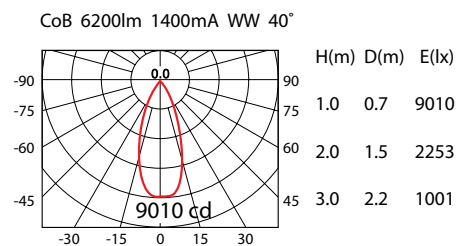

Product No.	System Load*	LED Lumen	Beam Angle	Colour Temp	CRI	Driver
109476.000	62.4W	5660Lm (52W)	40°	4000K	90+	1400mA

■ Product Features

- Aluminium housing with clear glass
- 40° reflector fitted as standard
- 12°, 20° & 70° reflectors available on request
- Standard rod suspension length 1.0m
- 30° cut-off angle creates visual comfort
- Supplied complete with Integral electronic LED driver
- Finish: 3S White as standard
- *Connected electrical loads are rated values and subject to a tolerance of +/- 10%

■ Product Dimensions

■ Product Standard

■ Product Options

■ Reflector Polar Curve

■ Luminaire Specification

Product No.	Beam Angle	Colour Temp	LED Output	System Power	Driver	Trim Colour		
109476.XYZ	<input type="checkbox"/> 12°	<input type="checkbox"/> 4000K	<input type="checkbox"/> 3600lm (CRI 90)	40.8W	<input type="checkbox"/> NON-DIM	<input type="checkbox"/> 3S WHITE		
			<input type="checkbox"/> 4530lm (CRI 90)	45.6W				
	<input type="checkbox"/> 20°	<input type="checkbox"/> 3000K	<input type="checkbox"/> 5660lm (CRI 90)	62.4W			<input type="checkbox"/> DALI	<input type="checkbox"/> 3S BLACK
			<input type="checkbox"/> 3500lm (CRI 90)	40.8W				
	<input type="checkbox"/> 40°	<input type="checkbox"/> 3000K	<input type="checkbox"/> 4400lm (CRI 90)	45.6W	<input type="checkbox"/> 1-10V	<input type="checkbox"/> CUSTOM		
			<input type="checkbox"/> 5500lm (CRI 90)	62.4W				
	<input type="checkbox"/> 70°							