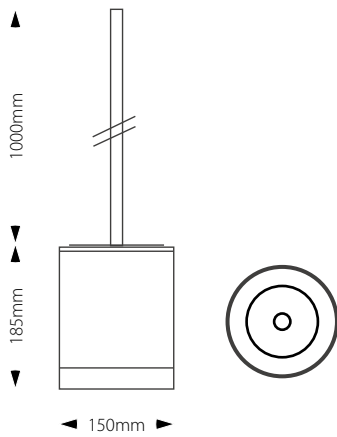

Product No.	System Load*	LED Lumen	Beam Angle	Colour Temp	CRI	Driver
109476.000	62.4W	5660Lm (52W)	40°	4000K	90+	1400mA

■ Product Features

- Aluminium housing with clear glass
- 40° reflector fitted as standard
- 12°, 20° & 70° reflectors available on request
- Standard rod suspension length 1.0m
- 30° cut-off angle creates visual comfort
- Supplied complete with Integral electronic LED driver
- Finish: 3S White as standard
- *Connected electrical loads are rated values and subject to a tolerance of +/- 10%

■ Product Dimensions

■ Product Standard

■ Product Options

■ Reflector Polar Curve

■ Luminaire Specification

Product No.	Beam Angle	Colour Temp	LED Output	System Power	Driver	Trim Colour		
109476.XYZ	<input type="checkbox"/> 12°	<input type="checkbox"/> 4000K	<input type="checkbox"/> 3600lm (CRI 90)	40.8W	<input type="checkbox"/> NON-DIM	<input type="checkbox"/> 3S WHITE		
			<input type="checkbox"/> 4530lm (CRI 90)	45.6W				
	<input type="checkbox"/> 20°	<input type="checkbox"/> 3000K	<input type="checkbox"/> 5660lm (CRI 90)	62.4W			<input type="checkbox"/> DALI	<input type="checkbox"/> 3S BLACK
			<input type="checkbox"/> 3500lm (CRI 90)	40.8W				
	<input type="checkbox"/> 40°	<input type="checkbox"/> 3000K	<input type="checkbox"/> 4400lm (CRI 90)	45.6W	<input type="checkbox"/> 1-10V	<input type="checkbox"/> CUSTOM		
			<input type="checkbox"/> 5500lm (CRI 90)	62.4W				
	<input type="checkbox"/> 70°							