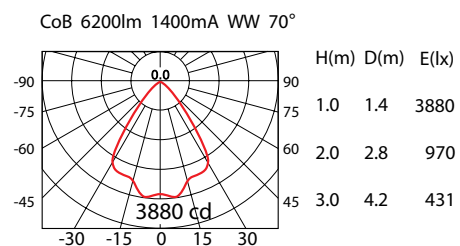

Product No.	System Load*	LED Lumen	Beam Angle	Colour Temp	CRI	Driver
109476.000	62.4W	5660Lm (52W)	40°	4000K	90+	1400mA

■ Product Features

- Aluminium housing with clear glass
- 40° reflector fitted as standard
- 12°, 20° & 70° reflectors available on request
- Standard rod suspension length 1.0m
- 30° cut-off angle creates visual comfort
- Supplied complete with Integral electronic LED driver
- Finish: 3S White as standard
- *Connected electrical loads are rated values and subject to a tolerance of +/- 10%

■ Product Dimensions

■ Product Standard

■ Product Options

■ Reflector Polar Curve

■ Luminaire Specification

Product No.	Beam Angle	Colour Temp	LED Output	System Power	Driver	Trim Colour		
109476.XYZ	<input type="checkbox"/> 12°	<input type="checkbox"/> 4000K	<input type="checkbox"/> 3600lm (CRI 90)	40.8W	<input type="checkbox"/> NON-DIM	<input type="checkbox"/> 3S WHITE		
			<input type="checkbox"/> 4530lm (CRI 90)	45.6W				
	<input type="checkbox"/> 20°	<input type="checkbox"/> 3000K	<input type="checkbox"/> 5660lm (CRI 90)	62.4W			<input type="checkbox"/> DALI	<input type="checkbox"/> 3S BLACK
			<input type="checkbox"/> 3500lm (CRI 90)	40.8W				
	<input type="checkbox"/> 40°	<input type="checkbox"/> 3000K	<input type="checkbox"/> 4400lm (CRI 90)	45.6W	<input type="checkbox"/> 1-10V	<input type="checkbox"/> CUSTOM		
			<input type="checkbox"/> 5500lm (CRI 90)	62.4W				
	<input type="checkbox"/> 70°							