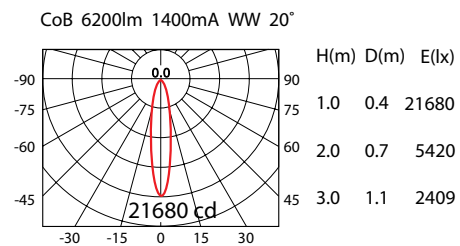

Product No.	System Load*	LED Lumen	Beam Angle	Colour Temp	CRI	Driver
109476.000	62.4W	5660Lm (52W)	40°	4000K	90+	1400mA

■ Product Features

- Aluminium housing with clear glass
- 40° reflector fitted as standard
- 12°, 20° & 70° reflectors available on request
- Standard rod suspension length 1.0m
- 30° cut-off angle creates visual comfort
- Supplied complete with Integral electronic LED driver
- Finish: 3S White as standard
- *Connected electrical loads are rated values and subject to a tolerance of +/- 10%

■ Product Dimensions

■ Product Standard

■ Product Options

■ Reflector Polar Curve

■ Luminaire Specification

Product No.	Beam Angle	Colour Temp	LED Output	System Power	Driver	Trim Colour		
109476.XYZ	<input type="checkbox"/> 12°	<input type="checkbox"/> 4000K	<input type="checkbox"/> 3600lm (CRI 90)	40.8W	<input type="checkbox"/> NON-DIM	<input type="checkbox"/> 3S WHITE		
			<input type="checkbox"/> 4530lm (CRI 90)	45.6W				
	<input type="checkbox"/> 20°	<input type="checkbox"/> 3000K	<input type="checkbox"/> 5660lm (CRI 90)	62.4W			<input type="checkbox"/> DALI	<input type="checkbox"/> 3S BLACK
			<input type="checkbox"/> 3500lm (CRI 90)	40.8W				
	<input type="checkbox"/> 40°	<input type="checkbox"/> 3000K	<input type="checkbox"/> 4400lm (CRI 90)	45.6W	<input type="checkbox"/> 1-10V	<input type="checkbox"/> CUSTOM		
			<input type="checkbox"/> 5500lm (CRI 90)	62.4W				
	<input type="checkbox"/> 70°							