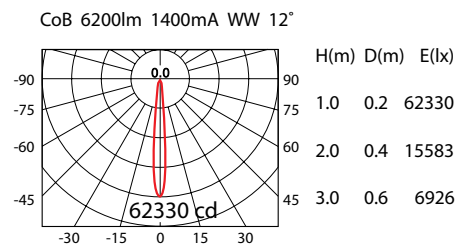

Product No.	System Load*	LED Lumen	Beam Angle	Colour Temp	CRI	Driver
109476.000	62.4W	5660Lm (52W)	40°	4000K	90+	1400mA

■ Product Features

- Aluminium housing with clear glass
- 40° reflector fitted as standard
- 12°, 20° & 70° reflectors available on request
- Standard rod suspension length 1.0m
- 30° cut-off angle creates visual comfort
- Supplied complete with Integral electronic LED driver
- Finish: 3S White as standard
- *Connected electrical loads are rated values and subject to a tolerance of +/- 10%

■ Product Dimensions

■ Product Standard

■ Product Options

■ Reflector Polar Curve

■ Luminaire Specification

Product No.	Beam Angle	Colour Temp	LED Output	System Power	Driver	Trim Colour		
109476.XYZ	<input type="checkbox"/> 12°	<input type="checkbox"/> 4000K	<input type="checkbox"/> 3600lm (CRI 90)	40.8W	<input type="checkbox"/> NON-DIM	<input type="checkbox"/> 3S WHITE		
			<input type="checkbox"/> 4530lm (CRI 90)	45.6W				
	<input type="checkbox"/> 20°	<input type="checkbox"/> 3000K	<input type="checkbox"/> 5660lm (CRI 90)	62.4W			<input type="checkbox"/> DALI	<input type="checkbox"/> 3S BLACK
			<input type="checkbox"/> 3500lm (CRI 90)	40.8W				
	<input type="checkbox"/> 40°	<input type="checkbox"/> 3000K	<input type="checkbox"/> 4400lm (CRI 90)	45.6W	<input type="checkbox"/> 1-10V	<input type="checkbox"/> CUSTOM		
			<input type="checkbox"/> 5500lm (CRI 90)	62.4W				
	<input type="checkbox"/> 70°							