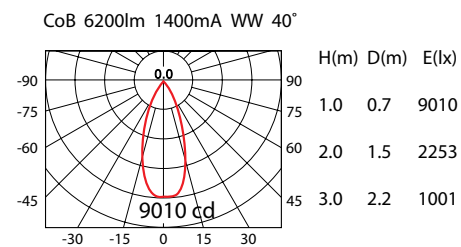

Product No.	System Power*	LED Lumen	Beam Angle	Colour Temp	CRI	Driver
109376.000	62.4W	5660Lm (52W)	40°	4000K	90+	1400mA

■ Product Features

- Aluminium housing with clear glass
- Protection rated IP65
- 40° reflector fitted as standard
- 12°, 20° & 70° reflectors available on request
- 30° cut-off angle creates visual comfort
- Supplied complete with Integral electronic LED driver
- Finish: 3S White as standard
- *Connected electrical loads are rated values and subject to a tolerance of +/- 10%

■ Product Dimensions

■ Reflector Polar Curve

■ Product Standard

■ Product Options

■ Luminaire Specification

Product No.	Beam Angle	Colour Temp	LED Output	System Power	Driver	Trim Colour	
109376.XYZ	<input type="checkbox"/> 12°	<input type="checkbox"/> 4000K	<input type="checkbox"/> 3600lm (CRI 90)	40.8W	<input type="checkbox"/> NON-DIM	<input type="checkbox"/> 3S WHITE	
			<input type="checkbox"/> 4530lm (CRI 90)	45.6W			
			<input type="checkbox"/> 5660lm (CRI 90)	62.4W			
	<input type="checkbox"/> 20°	<input type="checkbox"/> 3000K	<input type="checkbox"/> 3500lm (CRI 90)	40.8W		<input type="checkbox"/> DALI	<input type="checkbox"/> 3S BLACK
			<input type="checkbox"/> 4400lm (CRI 90)	45.6W			
			<input type="checkbox"/> 5500lm (CRI 90)	62.4W			
	<input type="checkbox"/> 40°				<input type="checkbox"/> 1-10V		<input type="checkbox"/> CUSTOM
	<input type="checkbox"/> 70°						