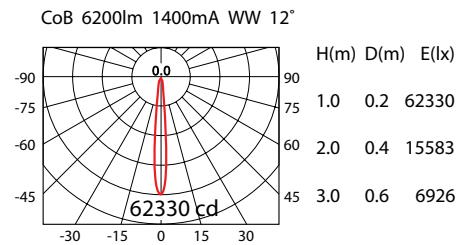

Product No.	System Power*	LED Lumen	Beam Angle	Colour Temp	CRI	Driver
109376.000	62.4W	5660Lm (52W)	40°	4000K	90+	1400mA

■ Product Features

- Aluminium housing with clear glass
- Protection rated IP65
- 40° reflector fitted as standard
- 12°, 20° & 70° reflectors available on request
- 30° cut-off angle creates visual comfort
- Supplied complete with Integral electronic LED driver
- Finish: 3S White as standard
- *Connected electrical loads are rated values and subject to a tolerance of +/- 10%

■ Product Dimensions

■ Reflector Polar Curve

■ Product Standard

■ Product Options

■ Luminaire Specification

Product No.	Beam Angle	Colour Temp	LED Output	System Power	Driver	Trim Colour	
109376.XYZ	<input type="checkbox"/> 12°	<input type="checkbox"/> 4000K	<input type="checkbox"/> 3600lm (CRI 90)	40.8W	<input type="checkbox"/> NON-DIM	<input type="checkbox"/> 3S WHITE	
			<input type="checkbox"/> 4530lm (CRI 90)	45.6W			
			<input type="checkbox"/> 5660lm (CRI 90)	62.4W			
	<input type="checkbox"/> 20°	<input type="checkbox"/> 3000K	<input type="checkbox"/> 3500lm (CRI 90)	40.8W		<input type="checkbox"/> DALI	<input type="checkbox"/> 3S BLACK
			<input type="checkbox"/> 4400lm (CRI 90)	45.6W			
			<input type="checkbox"/> 5500lm (CRI 90)	62.4W			
	<input type="checkbox"/> 40°				<input type="checkbox"/> 1-10V		<input type="checkbox"/> CUSTOM
	<input type="checkbox"/> 70°						