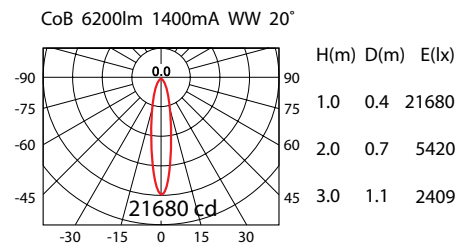

Product No.	System Power*	LED Lumen	Beam Angle	Colour Temp	CRI	Driver
109376.000	62.4W	5660Lm (52W)	40°	4000K	90+	1400mA

■ Product Features

- Aluminium housing with clear glass
- Protection rated IP65
- 40° reflector fitted as standard
- 12°, 20° & 70° reflectors available on request
- 30° cut-off angle creates visual comfort
- Supplied complete with Integral electronic LED driver
- Finish: 3S White as standard
- *Connected electrical loads are rated values and subject to a tolerance of +/- 10%

■ Product Dimensions

■ Reflector Polar Curve

■ Product Standard

■ Product Options

■ Luminaire Specification

Product No.	Beam Angle	Colour Temp	LED Output	System Power	Driver	Trim Colour	
109376.XYZ	<input type="checkbox"/> 12°	<input type="checkbox"/> 4000K	<input type="checkbox"/> 3600lm (CRI 90)	40.8W	<input type="checkbox"/> NON-DIM	<input type="checkbox"/> 3S WHITE	
			<input type="checkbox"/> 4530lm (CRI 90)	45.6W			
			<input type="checkbox"/> 5660lm (CRI 90)	62.4W			
	<input type="checkbox"/> 20°	<input type="checkbox"/> 3000K	<input type="checkbox"/> 3500lm (CRI 90)	40.8W		<input type="checkbox"/> DALI	<input type="checkbox"/> 3S BLACK
			<input type="checkbox"/> 4400lm (CRI 90)	45.6W			
			<input type="checkbox"/> 5500lm (CRI 90)	62.4W			
	<input type="checkbox"/> 40°				<input type="checkbox"/> 1-10V		<input type="checkbox"/> CUSTOM
	<input type="checkbox"/> 70°						