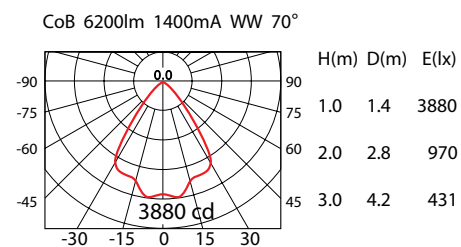

Product No.	System Power*	LED Lumen	Beam Angle	Colour Temp	CRI	Driver
109376.000	62.4W	5660Lm (52W)	40°	4000K	90+	1400mA

■ Product Features

- Aluminium housing with clear glass
- Protection rated IP65
- 40° reflector fitted as standard
- 12°, 20° & 70° reflectors available on request
- 30° cut-off angle creates visual comfort
- Supplied complete with Integral electronic LED driver
- Finish: 3S White as standard
- *Connected electrical loads are rated values and subject to a tolerance of +/- 10%

■ Product Dimensions

■ Reflector Polar Curve

■ Product Standard

■ Product Options

■ Luminaire Specification

Product No.	Beam Angle	Colour Temp	LED Output	System Power	Driver	Trim Colour	
109376.XYZ	<input type="checkbox"/> 12°	<input type="checkbox"/> 4000K	<input type="checkbox"/> 3600lm (CRI 90)	40.8W	<input type="checkbox"/> NON-DIM	<input type="checkbox"/> 3S WHITE	
			<input type="checkbox"/> 4530lm (CRI 90)	45.6W			
			<input type="checkbox"/> 5660lm (CRI 90)	62.4W			
	<input type="checkbox"/> 20°	<input type="checkbox"/> 3000K	<input type="checkbox"/> 3500lm (CRI 90)	40.8W		<input type="checkbox"/> DALI	<input type="checkbox"/> 3S BLACK
			<input type="checkbox"/> 4400lm (CRI 90)	45.6W			
			<input type="checkbox"/> 5500lm (CRI 90)	62.4W			
	<input type="checkbox"/> 40°				<input type="checkbox"/> 1-10V		<input type="checkbox"/> CUSTOM
	<input type="checkbox"/> 70°						