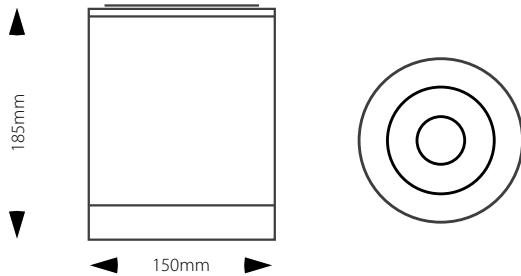

Product No.	System Power*	LED Lumen	Beam Angle	Colour Temp	CRI	Driver
109376.000	62.4W	5660Lm (52W)	40°	4000K	90+	1400mA

■ Product Features

- Aluminium housing with clear glass
- Protection rated IP65
- 40° reflector fitted as standard
- 12°, 20° & 70° reflectors available on request
- 30° cut-off angle creates visual comfort
- Supplied complete with Integral electronic LED driver
- Finish: 3S White as standard
- *Connected electrical loads are rated values and subject to a tolerance of +/- 10%

■ Product Dimensions

■ Reflector Polar Curve

■ Product Standard

■ Product Options

■ Luminaire Specification

Product No.	Beam Angle	Colour Temp	LED Output	System Power	Driver	Trim Colour	
109376.XYZ	<input type="checkbox"/> 12°	<input type="checkbox"/> 4000K	<input type="checkbox"/> 3600lm (CRI 90)	40.8W	<input type="checkbox"/> NON-DIM	<input type="checkbox"/> 3S WHITE	
			<input type="checkbox"/> 4530lm (CRI 90)	45.6W			
			<input type="checkbox"/> 5660lm (CRI 90)	62.4W			
	<input type="checkbox"/> 20°	<input type="checkbox"/> 3000K	<input type="checkbox"/> 3500lm (CRI 90)	40.8W		<input type="checkbox"/> DALI	<input type="checkbox"/> 3S BLACK
			<input type="checkbox"/> 4400lm (CRI 90)	45.6W			
			<input type="checkbox"/> 5500lm (CRI 90)	62.4W			
	<input type="checkbox"/> 40°				<input type="checkbox"/> 1-10V		<input type="checkbox"/> CUSTOM
	<input type="checkbox"/> 70°						