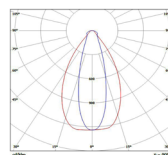

Product No.	System Power*	LED Lumen	Beam Angle	Colour Temp	CRI	Driver
<b>209602.000</b>	62.4W	5660Lm (52W)	Oval (60° x 30°)	4000K	90+	1400mA

■ Product Features

- Aluminium housing with clear glass
- Protection rated IP65
- Elliptical distribution PMMA lens
- Supplied complete with Integral electronic LED driver
- Finish: 3S White as standard
- \*Connected electrical loads are rated values and subject to a tolerance of +/- 10%

■ Product Dimensions

■ Reflector Polar Curve

■ Product Standard

■ Product Options

■ Luminaire Specification

Product No.	Beam Angle	Colour Temp	LED Output	System Power	Driver	Trim Colour
209602.XYZ	<input type="checkbox"/> 60° x 30°	<input type="checkbox"/> 4000K	<input type="checkbox"/> 3600lm (CRI 90)	40.8W	<input type="checkbox"/> NON-DIM  <input type="checkbox"/> DALI  <input type="checkbox"/> 1-10V	<input type="checkbox"/> 3S WHITE
			<input type="checkbox"/> 4530lm (CRI 90)	45.6W		<input type="checkbox"/> 3S BLACK
			<input type="checkbox"/> 5660lm (CRI 90)	62.4W		
		<input type="checkbox"/> 3000K	<input type="checkbox"/> 3500lm (CRI 90)	40.8W		
			<input type="checkbox"/> 4400lm (CRI 90)	45.6W		<input type="checkbox"/> CUSTOM
			<input type="checkbox"/> 5500lm (CRI 90)	62.4W		