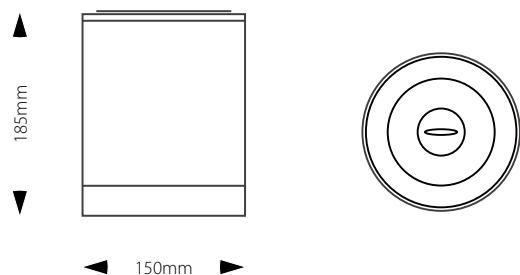

Product No.	System Power*	LED Lumen	Beam Angle	Colour Temp	CRI	Driver
<b>209602.000</b>	62.4W	5660Lm (52W)	Oval (60° x 30°)	4000K	90+	1400mA

■ Product Features

- Aluminium housing with clear glass
- Protection rated IP65
- Elliptical distribution PMMA lens
- Supplied complete with Integral electronic LED driver
- Finish: 3S White as standard
- \*Connected electrical loads are rated values and subject to a tolerance of +/- 10%

■ Product Dimensions

■ Reflector Polar Curve

■ Product Standard

■ Product Options

■ Luminaire Specification

Product No.	Beam Angle	Colour Temp	LED Output	System Power	Driver	Trim Colour
209602.XYZ	<input type="checkbox"/> 60° x 30°	<input type="checkbox"/> 4000K	<input type="checkbox"/> 3600lm (CRI 90)	40.8W	<input type="checkbox"/> NON-DIM  <input type="checkbox"/> DALI  <input type="checkbox"/> 1-10V	<input type="checkbox"/> 3S WHITE
			<input type="checkbox"/> 4530lm (CRI 90)	45.6W		<input type="checkbox"/> 3S BLACK
			<input type="checkbox"/> 5660lm (CRI 90)	62.4W		
		<input type="checkbox"/> 3000K	<input type="checkbox"/> 3500lm (CRI 90)	40.8W		
			<input type="checkbox"/> 4400lm (CRI 90)	45.6W		<input type="checkbox"/> CUSTOM
			<input type="checkbox"/> 5500lm (CRI 90)	62.4W		