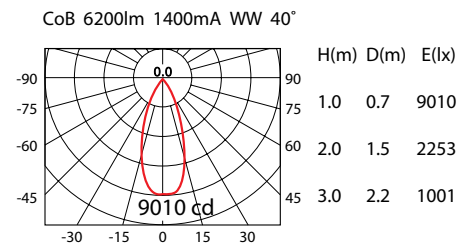

Product No.	System Power*	LED Lumen	Beam Angle	Colour Temp	CRI	Driver
109379.000	62.4W	5660Lm (52W)	40°	4000K	90+	1400mA

■ Product Features

- Aluminium housing with clear glass
- Protection rated IP65
- 40° reflector fitted as standard
- 12°, 20° & 70° reflectors available on request
- 30° cut-off angle creates visual comfort
- Supplied complete with Integral electronic LED driver
- Finish: 3S Black as standard
- *Connected electrical loads are rated values and subject to a tolerance of +/- 10%

■ Product Dimensions

■ Reflector Polar Curve

■ Product Standard

■ Product Options

■ Luminaire Specification

Product No.	Beam Angle	Colour Temp	LED Output	System Power	Driver	Trim Colour	
109379.XYZ	<input type="checkbox"/> 10°	<input type="checkbox"/> 4000K	<input type="checkbox"/> 3600lm (CRI 90)	40.8W	<input type="checkbox"/> NON-DIM	<input type="checkbox"/> 3S WHITE	
			<input type="checkbox"/> 4530lm (CRI 90)	45.6W			
			<input type="checkbox"/> 5660lm (CRI 90)	62.4W			
	<input type="checkbox"/> 20°	<input type="checkbox"/> 3000K	<input type="checkbox"/> 3500lm (CRI 90)	40.8W		<input type="checkbox"/> DALI	<input type="checkbox"/> 3S BLACK
			<input type="checkbox"/> 4400lm (CRI 90)	45.6W			
			<input type="checkbox"/> 5500lm (CRI 90)	62.4W			
	<input type="checkbox"/> 40°				<input type="checkbox"/> 1-10V		<input type="checkbox"/> CUSTOM
	<input type="checkbox"/> 70°						