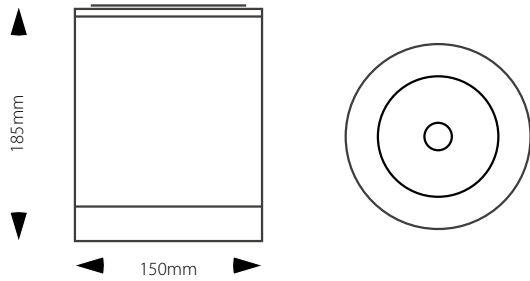

Product No.	System Power*	LED Lumen	Beam Angle	Colour Temp	CRI	Driver
109379.000	62.4W	5660Lm (52W)	40°	4000K	90+	1400mA

■ Product Features

- Aluminium housing with clear glass
- Protection rated IP65
- 40° reflector fitted as standard
- 12°, 20° & 70° reflectors available on request
- 30° cut-off angle creates visual comfort
- Supplied complete with Integral electronic LED driver
- Finish: 3S Black as standard
- *Connected electrical loads are rated values and subject to a tolerance of +/- 10%

■ Product Dimensions

■ Reflector Polar Curve

■ Product Standard

■ Product Options

■ Luminaire Specification

Product No.	Beam Angle	Colour Temp	LED Output	System Power	Driver	Trim Colour	
109379.XYZ	<input type="checkbox"/> 10°	<input type="checkbox"/> 4000K	<input type="checkbox"/> 3600lm (CRI 90)	40.8W	<input type="checkbox"/> NON-DIM	<input type="checkbox"/> 3S WHITE	
			<input type="checkbox"/> 4530lm (CRI 90)	45.6W			
			<input type="checkbox"/> 5660lm (CRI 90)	62.4W			
	<input type="checkbox"/> 20°	<input type="checkbox"/> 3000K	<input type="checkbox"/> 3500lm (CRI 90)	40.8W		<input type="checkbox"/> DALI	<input type="checkbox"/> 3S BLACK
			<input type="checkbox"/> 4400lm (CRI 90)	45.6W			
			<input type="checkbox"/> 5500lm (CRI 90)	62.4W			
	<input type="checkbox"/> 40°				<input type="checkbox"/> 1-10V		<input type="checkbox"/> CUSTOM
	<input type="checkbox"/> 70°						