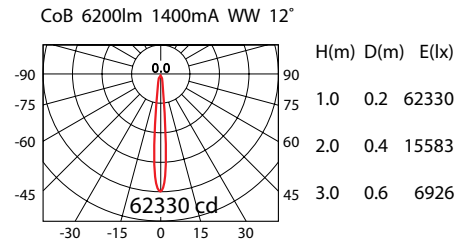

Product No.	System Power*	LED Lumen	Beam Angle	Colour Temp	CRI	Driver
109379.000	62.4W	5660Lm (52W)	40°	4000K	90+	1400mA

■ Product Features

- Aluminium housing with clear glass
- Protection rated IP65
- 40° reflector fitted as standard
- 12°, 20° & 70° reflectors available on request
- 30° cut-off angle creates visual comfort
- Supplied complete with Integral electronic LED driver
- Finish: 3S Black as standard
- *Connected electrical loads are rated values and subject to a tolerance of +/- 10%

■ Product Dimensions

■ Reflector Polar Curve

■ Product Standard

■ Product Options

■ Luminaire Specification

Product No.	Beam Angle	Colour Temp	LED Output	System Power	Driver	Trim Colour	
109379.XYZ	<input type="checkbox"/> 10°	<input type="checkbox"/> 4000K	<input type="checkbox"/> 3600lm (CRI 90)	40.8W	<input type="checkbox"/> NON-DIM	<input type="checkbox"/> 3S WHITE	
			<input type="checkbox"/> 4530lm (CRI 90)	45.6W			
			<input type="checkbox"/> 5660lm (CRI 90)	62.4W			
	<input type="checkbox"/> 20°	<input type="checkbox"/> 3000K	<input type="checkbox"/> 3500lm (CRI 90)	40.8W		<input type="checkbox"/> DALI	<input type="checkbox"/> 3S BLACK
			<input type="checkbox"/> 4400lm (CRI 90)	45.6W			
			<input type="checkbox"/> 5500lm (CRI 90)	62.4W			
	<input type="checkbox"/> 40°				<input type="checkbox"/> 1-10V		<input type="checkbox"/> CUSTOM
	<input type="checkbox"/> 70°						