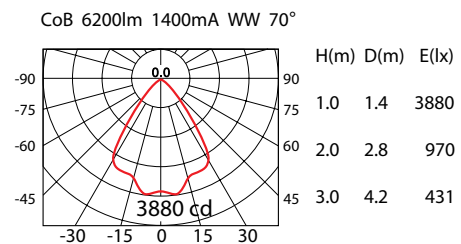

Product No.	System Power*	LED Lumen	Beam Angle	Colour Temp	CRI	Driver
109379.000	62.4W	5660Lm (52W)	40°	4000K	90+	1400mA

■ Product Features

- Aluminium housing with clear glass
- Protection rated IP65
- 40° reflector fitted as standard
- 12°, 20° & 70° reflectors available on request
- 30° cut-off angle creates visual comfort
- Supplied complete with Integral electronic LED driver
- Finish: 3S Black as standard
- *Connected electrical loads are rated values and subject to a tolerance of +/- 10%

■ Product Dimensions

■ Reflector Polar Curve

■ Product Standard

■ Product Options

■ Luminaire Specification

Product No.	Beam Angle	Colour Temp	LED Output	System Power	Driver	Trim Colour	
109379.XYZ	<input type="checkbox"/> 10°	<input type="checkbox"/> 4000K	<input type="checkbox"/> 3600lm (CRI 90)	40.8W	<input type="checkbox"/> NON-DIM	<input type="checkbox"/> 3S WHITE	
			<input type="checkbox"/> 4530lm (CRI 90)	45.6W			
			<input type="checkbox"/> 5660lm (CRI 90)	62.4W			
	<input type="checkbox"/> 20°	<input type="checkbox"/> 3000K	<input type="checkbox"/> 3500lm (CRI 90)	40.8W		<input type="checkbox"/> DALI	<input type="checkbox"/> 3S BLACK
			<input type="checkbox"/> 4400lm (CRI 90)	45.6W			
			<input type="checkbox"/> 5500lm (CRI 90)	62.4W			
	<input type="checkbox"/> 40°				<input type="checkbox"/> 1-10V		<input type="checkbox"/> CUSTOM
	<input type="checkbox"/> 70°						