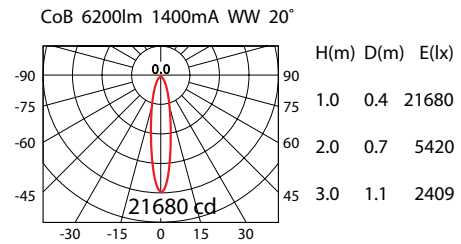

Product No.	System Power*	LED Lumen	Beam Angle	Colour Temp	CRI	Driver
109379.000	62.4W	5660Lm (52W)	40°	4000K	90+	1400mA

■ Product Features

- Aluminium housing with clear glass
- Protection rated IP65
- 40° reflector fitted as standard
- 12°, 20° & 70° reflectors available on request
- 30° cut-off angle creates visual comfort
- Supplied complete with Integral electronic LED driver
- Finish: 3S Black as standard
- *Connected electrical loads are rated values and subject to a tolerance of +/- 10%

■ Product Dimensions

■ Reflector Polar Curve

■ Product Standard

■ Product Options

■ Luminaire Specification

Product No.	Beam Angle	Colour Temp	LED Output	System Power	Driver	Trim Colour	
109379.XYZ	<input type="checkbox"/> 10°	<input type="checkbox"/> 4000K	<input type="checkbox"/> 3600lm (CRI 90)	40.8W	<input type="checkbox"/> NON-DIM	<input type="checkbox"/> 3S WHITE	
			<input type="checkbox"/> 4530lm (CRI 90)	45.6W			
			<input type="checkbox"/> 5660lm (CRI 90)	62.4W			
	<input type="checkbox"/> 20°	<input type="checkbox"/> 3000K	<input type="checkbox"/> 3500lm (CRI 90)	40.8W		<input type="checkbox"/> DALI	<input type="checkbox"/> 3S BLACK
			<input type="checkbox"/> 4400lm (CRI 90)	45.6W			
			<input type="checkbox"/> 5500lm (CRI 90)	62.4W			
	<input type="checkbox"/> 40°				<input type="checkbox"/> 1-10V		<input type="checkbox"/> CUSTOM
	<input type="checkbox"/> 70°						