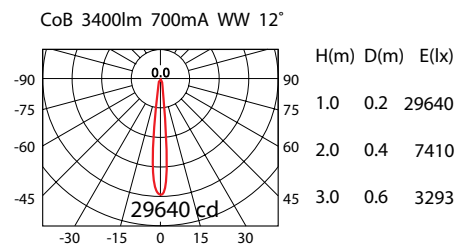

Product No.	System Power*	LED Lumen	Beam Angle	Colour Temp	CRI	Driver
209114.000	29W	3400Lm (25.5W)	40°	4000K	80+	700mA

■ Product Features

- High quality aluminium housing with safety glass
- Protection rated IP65
- 40° reflector fitted as standard
- 12°, 20° & 60° reflectors available on request
- Light emission on one side
- Supplied complete with integral electronic LED driver
- Finish: 3S Black as standard
- *Connected electrical loads are rated values and subject to a tolerance of +/- 10%

■ Product Dimensions

■ Reflector Polar Curve

■ Product Standard

■ Product Options

■ Luminaire Specification

Product No.	Beam Angle	Colour Temp	LED Output	System Power	Driver	Trim Colour
209114.XYZ	<input type="checkbox"/> 10°	<input type="checkbox"/> 4000K	3400lm (CRI 80)	29W	<input type="checkbox"/> NON-DIM <input type="checkbox"/> DALI <input type="checkbox"/> 1-10V	<input type="checkbox"/> 3S WHITE
	<input type="checkbox"/> 20°					<input type="checkbox"/> 3S BLACK
	<input type="checkbox"/> 40°	<input type="checkbox"/> 3000K	3400lm (CRI 80)	29W		<input type="checkbox"/> CUSTOM666
	<input type="checkbox"/> 60°					