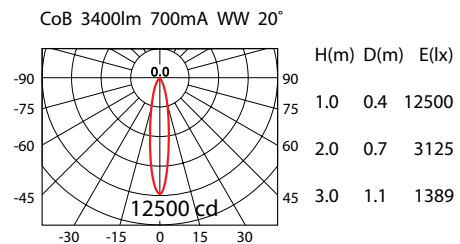

Product No.	System Power*	LED Lumen	Beam Angle	Colour Temp	CRI	Driver
209114.000	29W	3400Lm (25.5W)	40°	4000K	80+	700mA

■ Product Features

- High quality aluminium housing with safety glass
- Protection rated IP65
- 40° reflector fitted as standard
- 12°, 20° & 60° reflectors available on request
- Light emission on one side
- Supplied complete with integral electronic LED driver
- Finish: 3S Black as standard
- *Connected electrical loads are rated values and subject to a tolerance of +/- 10%

■ Product Dimensions

■ Reflector Polar Curve

■ Product Standard

■ Product Options

■ Luminaire Specification

Product No.	Beam Angle	Colour Temp	LED Output	System Power	Driver	Trim Colour
209114.XYZ	<input type="checkbox"/> 10°	<input type="checkbox"/> 4000K	3400lm (CRI 80)	29W	<input type="checkbox"/> NON-DIM <input type="checkbox"/> DALI <input type="checkbox"/> 1-10V	<input type="checkbox"/> 3S WHITE
	<input type="checkbox"/> 20°					<input type="checkbox"/> 3S BLACK
	<input type="checkbox"/> 40°	<input type="checkbox"/> 3000K	3400lm (CRI 80)	29W		<input type="checkbox"/> CUSTOM666
	<input type="checkbox"/> 60°					