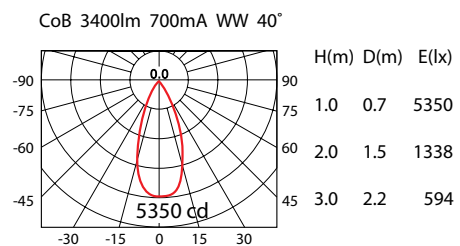

Product No.	System Power*	LED Lumen	Beam Angle	Colour Temp	CRI	Driver
209114.000	29W	3400Lm (25.5W)	40°	4000K	80+	700mA

■ Product Features

- High quality aluminium housing with safety glass
- Protection rated IP65
- 40° reflector fitted as standard
- 12°, 20° & 60° reflectors available on request
- Light emission on one side
- Supplied complete with integral electronic LED driver
- Finish: 3S Black as standard
- *Connected electrical loads are rated values and subject to a tolerance of +/- 10%

■ Product Dimensions

■ Reflector Polar Curve

■ Product Standard

■ Product Options

■ Luminaire Specification

Product No.	Beam Angle	Colour Temp	LED Output	System Power	Driver	Trim Colour
209114.XYZ	<input type="checkbox"/> 10°	<input type="checkbox"/> 4000K	3400lm (CRI 80)	29W	<input type="checkbox"/> NON-DIM <input type="checkbox"/> DALI <input type="checkbox"/> 1-10V	<input type="checkbox"/> 3S WHITE
	<input type="checkbox"/> 20°					<input type="checkbox"/> 3S BLACK
	<input type="checkbox"/> 40°	<input type="checkbox"/> 3000K	3400lm (CRI 80)	29W		<input type="checkbox"/> CUSTOM666
	<input type="checkbox"/> 60°					