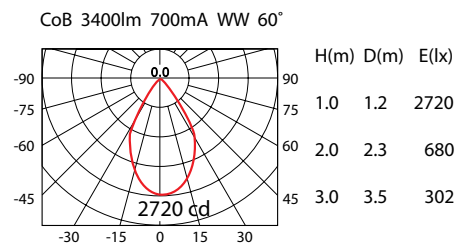

Product No.	System Power*	LED Lumen	Beam Angle	Colour Temp	CRI	Driver
209114.000	29W	3400Lm (25.5W)	40°	4000K	80+	700mA

■ Product Features

- High quality aluminium housing with safety glass
- Protection rated IP65
- 40° reflector fitted as standard
- 12°, 20° & 60° reflectors available on request
- Light emission on one side
- Supplied complete with integral electronic LED driver
- Finish: 3S Black as standard
- *Connected electrical loads are rated values and subject to a tolerance of +/- 10%

■ Product Dimensions

■ Reflector Polar Curve

■ Product Standard

■ Product Options

■ Luminaire Specification

Product No.	Beam Angle	Colour Temp	LED Output	System Power	Driver	Trim Colour
209114.XYZ	<input type="checkbox"/> 10°	<input type="checkbox"/> 4000K	3400lm (CRI 80)	29W	<input type="checkbox"/> NON-DIM <input type="checkbox"/> DALI <input type="checkbox"/> 1-10V	<input type="checkbox"/> 3S WHITE
	<input type="checkbox"/> 20°					<input type="checkbox"/> 3S BLACK
	<input type="checkbox"/> 40°	<input type="checkbox"/> 3000K	3400lm (CRI 80)	29W		<input type="checkbox"/> CUSTOM666
	<input type="checkbox"/> 60°					