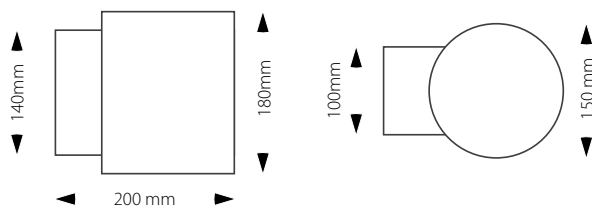

Product No.	System Power*	LED Lumen	Beam Angle	Colour Temp	CRI	Driver
209114.000	29W	3400Lm (25.5W)	40°	4000K	80+	700mA

■ Product Features

- High quality aluminium housing with safety glass
- Protection rated IP65
- 40° reflector fitted as standard
- 12°, 20° & 60° reflectors available on request
- Light emission on one side
- Supplied complete with integral electronic LED driver
- Finish: 3S Black as standard
- *Connected electrical loads are rated values and subject to a tolerance of +/- 10%

■ Product Dimensions

■ Reflector Polar Curve

■ Product Standard

■ Product Options

■ Luminaire Specification

Product No.	Beam Angle	Colour Temp	LED Output	System Power	Driver	Trim Colour
209114.XYZ	<input type="checkbox"/> 10°	<input type="checkbox"/> 4000K	3400lm (CRI 80)	29W	<input type="checkbox"/> NON-DIM <input type="checkbox"/> DALI <input type="checkbox"/> 1-10V	<input type="checkbox"/> 3S WHITE
	<input type="checkbox"/> 20°					<input type="checkbox"/> 3S BLACK
	<input type="checkbox"/> 40°	<input type="checkbox"/> 3000K	3400lm (CRI 80)	29W		<input type="checkbox"/> CUSTOM666
	<input type="checkbox"/> 60°					