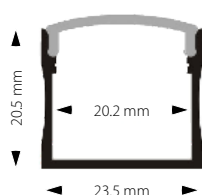

## 3S Lighting Standard Product Datasheet LED STRIP WITH MOUNTING EXTRUSION, SLIM PROFILE

Product No.	System Power / m*	LED Lumen / m	Colour Temp	CRI	Driver
<b>800009.000</b>	15W	1550lm	4000K	80+	Non Dim

### Product Dimensions