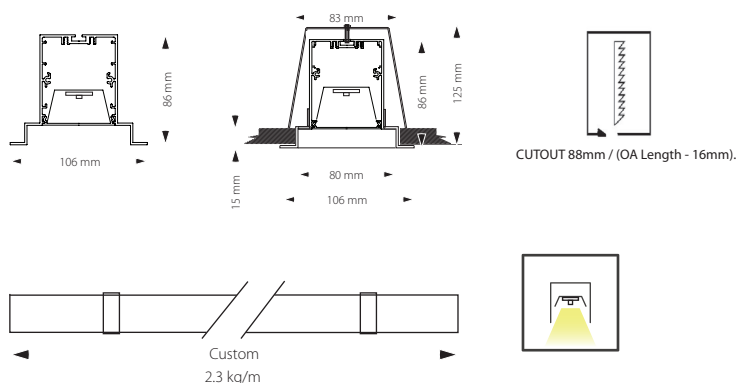

3S Lighting Standard Product Datasheet LED RECESSED CUSTOM EXTRUDED ALUMINIUM SYSTEM 106MM X 86MM (W/H)

Product No.	System Power / m*	LED Lumen / m	Colour Temp	CRI	Driver
805196.000	34.49W	5537lm	4000K	80+	Non Dim

Product Dimensions

Product Standard

Product Options

■ Luminaire Specification

Product No.	Colour Temp	LED Lumen / m	CRI	Typical System Power / m	Driver	Diffuser	Trim Colour	
805196.XYZ	<input type="checkbox"/> 4000K	<input type="checkbox"/> 1469lm	80	8.13W	<input type="checkbox"/> NON- DIM	<input type="checkbox"/> NRLED	<input type="checkbox"/> 3S WHITE	
		<input type="checkbox"/> 2898lm	80	16.64W			<input type="checkbox"/> DALI	<input type="checkbox"/> 3S BLACK
		<input type="checkbox"/> 4494lm	80	27.67W	<input type="checkbox"/> 1-10V			<input type="checkbox"/> NAT ANO
		<input type="checkbox"/> 5537lm	80	34.49W			<input type="checkbox"/> CUSTOM	
	<input type="checkbox"/> 3000K	<input type="checkbox"/> 1404lm	80	8.13W				
		<input type="checkbox"/> 2769lm	80	16.64W				
		<input type="checkbox"/> 4295lm	80	27.68W				
		<input type="checkbox"/> 5291lm	80	34.49W				
	Notes							

Basic Unit Lengths 1124mm 2248mm 2810mm 5058mm Add 22mm (End Cap) to your configuration to achieve Over All Length of the Linear System

“XYZ” - Part No. to be advised by 3S Lighting based on the combination of configurable options selected