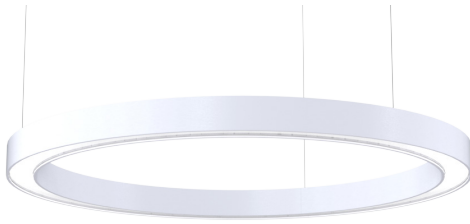

Product No.	System Power*	Diameter	Colour Temp	CRI	Driver
805050.080	50W	800mm	4000K	80+	Non Dim

■ Product Features

- Aluminium construction
- Satin LED diffuser for uniform light distribution
- 4000K, CRI>80 LED
- Supplied complete with remote Non Dimmable LED driver
- Supplied complete with 3m Clear Flex
- Driver options: DALI and BLE wireless
- Accessories: 3x2m wire suspension
- Finish: White, Custom colour on request
- *Connected electrical loads are rated values and subject to a tolerance of +/- 10%

■ Product Dimensions

■ Product Standard

■ Product Options

■ Product Image

LINEAR LED EXTRUSION