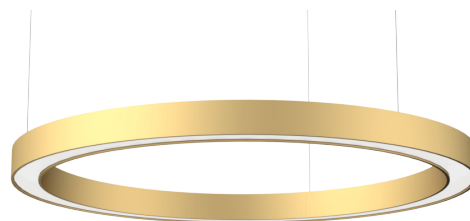

Product No.	System Power*	Diameter	Colour Temp	CRI	Driver
805050.080	50W	800mm	4000K	80+	Non Dim

■ Product Features

- Aluminium construction
- Satin LED diffuser for uniform light distribution
- 4000K, CRI>80 LED
- Supplied complete with remote Non Dimmable LED driver
- Supplied complete with 3m Clear Flex
- Driver options: DALI and BLE wireless
- Accessories: 3x2m wire suspension
- Finish: White, Custom colour on request
- *Connected electrical loads are rated values and subject to a tolerance of +/- 10%

■ Product Dimensions

■ Product Standard

■ Product Options

■ Product Image

LINEAR LED EXTRUSION