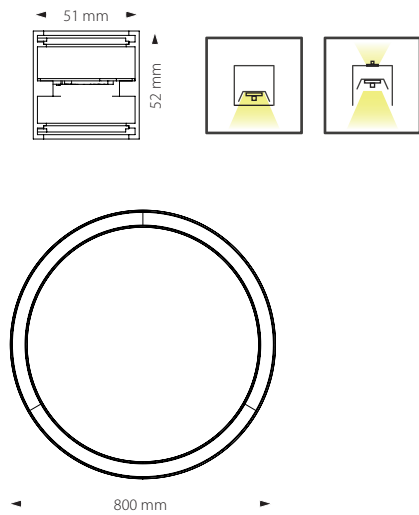

Product No.	System Power*	Diameter	Colour Temp	CRI	Driver
805050.080	50W	800mm	4000K	80+	Non Dim

■ Product Features

- Aluminium construction
- Satin LED diffuser for uniform light distribution
- 4000K, CRI>80 LED
- Supplied complete with remote Non Dimmable LED driver
- Supplied complete with 3m Clear Flex
- Driver options: DALI and BLE wireless
- Accessories: 3x2m wire suspension
- Finish: White, Custom colour on request
- *Connected electrical loads are rated values and subject to a tolerance of +/- 10%

■ Product Dimensions

■ Product Standard

■ Product Options

■ Product Image

LINEAR LED EXTRUSION