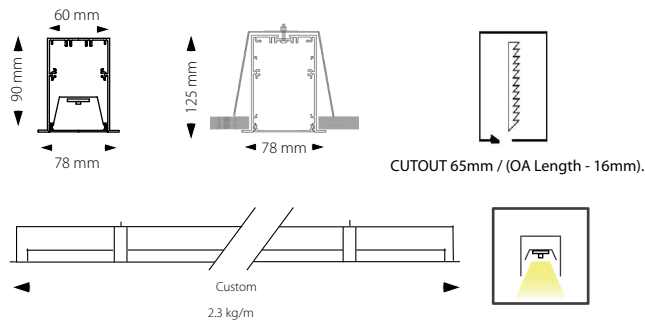

■ Product Dimensions

■ Reflector Polar Curve

NRLED Diffuser

■ Product Standard

■ Product Options

■ Luminaire Specification

Product No.	Colour Temp	LED Lumen / m	CRI	Typical System Power / m	Driver	Diffuser	Trim Colour	
805190.XYZ	<input type="checkbox"/> 4000K	<input type="checkbox"/> 1469lm	80	8.13W	<input type="checkbox"/> NON- DIM	<input type="checkbox"/> NRLED	<input type="checkbox"/> 3S WHITE	
		<input type="checkbox"/> 2898lm	80	16.64W			<input type="checkbox"/> 3S BLACK	
		<input type="checkbox"/> 4494lm	80	27.67W	<input type="checkbox"/> DALI		<input type="checkbox"/> NAT ANO	
		<input type="checkbox"/> 5537lm	80	34.49W			<input type="checkbox"/> CUSTOM	
	<input type="checkbox"/> 3000K	<input type="checkbox"/> 1404lm	80	8.13W				
		<input type="checkbox"/> 2769lm	80	16.64W				
		<input type="checkbox"/> 4295lm	80	27.68W				
		<input type="checkbox"/> 5291lm	80	34.49W				
	Notes							

Basic Unit Lengths 1124mm 2248mm 2810mm 5058mm Add 22mm (End Cap) to your configuration to achieve Over All Length of the Linear System

“XYZ” - Part No. to be advised by 3S Lighting based on the combination of configurable options selected