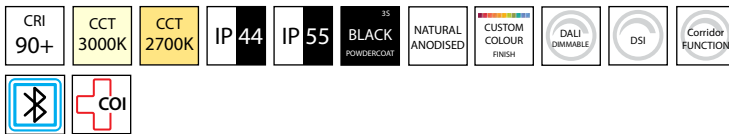

Product No.	System Power / m*	LED Lumen / m	Colour Temp	CRI	Driver
805190.000	34.49W	5537lm	4000K	80+	Non Dim

LIGHTSOURCE BY
TRIDONIC

■ Product Features

- Clip in LED diffuser for uniform light distribution
- LED Lamp options: LED LLE24 3000K/4000K, CRI>80
- Driver options: Non Dimmable, DALI, BLE wireless, DSI, corridorFUNCTION and ready2mains
- Finished in 3S White , 3S Black or Natural Anodised, (other colours to specification)

■ Product Dimensions

■ Reflector Polar Curve

NRLED Diffuser

■ Product Standard

■ Product Options

■ Luminaire Specification

Product No.	Colour Temp	LED Lumen / m	CRI	Typical System Power / m	Driver	Diffuser	Trim Colour	
805190.XYZ	<input type="checkbox"/> 4000K	<input type="checkbox"/> 1469lm	80	8.13W	<input type="checkbox"/> NON- DIM	<input type="checkbox"/> NRLED	<input type="checkbox"/> 3S WHITE	
		<input type="checkbox"/> 2898lm	80	16.64W			<input type="checkbox"/> 3S BLACK	
		<input type="checkbox"/> 4494lm	80	27.67W	<input type="checkbox"/> DALI		<input type="checkbox"/> NAT ANO	
		<input type="checkbox"/> 5537lm	80	34.49W			<input type="checkbox"/> CUSTOM	
	<input type="checkbox"/> 3000K	<input type="checkbox"/> 1404lm	80	8.13W				
		<input type="checkbox"/> 2769lm	80	16.64W				
		<input type="checkbox"/> 4295lm	80	27.68W				
		<input type="checkbox"/> 5291lm	80	34.49W				
	Notes							

■ Notes

■ Project Information

Project Name:		Type:	
Quantity:		Expected Due Date:	
Client's Name:		Date of Issue:	
Notes:		Signature:	

■ Light Source

TRIDONIC

Talx LLE24 Boards ADV Gen5

Initial Color Consistency: 3 SDCM Lumen Maintenance: L70/B10 at 72,000 hours Color Temperatures: 2700K, 3000K, 4000K Warranty: 5 years Long life-time: up to 72,000 hours