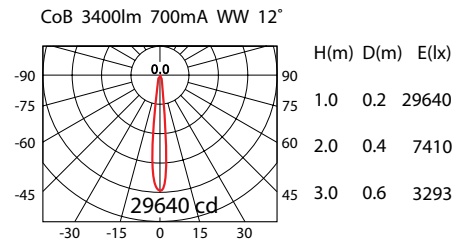

Product No.	System Power*	LED Lumen	Beam Angle	Colour Temp	CRI	Driver
109242.000	28W	3400Lm (25.5W)	40°	4000K	80+	700mA

■ Product Features

- Aluminium housing with clear glass
- Protection rated IP65 / IK06
- 40° reflector fitted as standard
- 12°, 20° & 70° reflectors available on request
- Easy installation by two bracket on the sides, no screw seeable on the front
- Supplied complete with integral electronic LED driver
- Finish: 3S Black as standard
- *Connected electrical loads are rated values and subject to a tolerance of +/- 10%

■ Product Dimensions

■ Reflector Polar Curve

■ Product Standard

■ Product Options

■ Luminaire Specification

Product No.	Beam Angle	Colour Temp	LED Output	System Power	Driver	Trim Colour
109242.XYZ	<input type="checkbox"/> 12°	<input type="checkbox"/> 4000K	<input type="checkbox"/> 2500lm (CRI 80)	21.6W	<input type="checkbox"/> NON-DIM <input type="checkbox"/> DALI <input type="checkbox"/> 1-10V	<input type="checkbox"/> 3S WHITE
	<input type="checkbox"/> 20°		<input type="checkbox"/> 3400lm (CRI 80)	28W		<input type="checkbox"/> 3S BLACK
	<input type="checkbox"/> 40°	<input type="checkbox"/> 3000K	<input type="checkbox"/> 2500lm (CRI 80)	21.6W		<input type="checkbox"/> CUSTOM
	<input type="checkbox"/> 70°		<input type="checkbox"/> 3400lm (CRI 80)	28W		