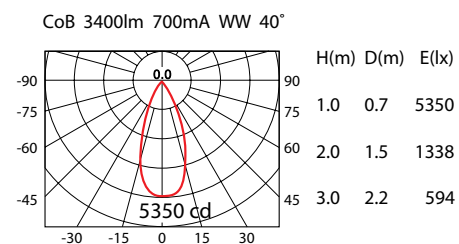

Product No.	System Power*	LED Lumen	Beam Angle	Colour Temp	CRI	Driver
109242.000	28W	3400Lm (25.5W)	40°	4000K	80+	700mA

■ Product Features

- Aluminium housing with clear glass
- Protection rated IP65 / IK06
- 40° reflector fitted as standard
- 12°, 20° & 70° reflectors available on request
- Easy installation by two bracket on the sides, no screw seeable on the front
- Supplied complete with integral electronic LED driver
- Finish: 3S Black as standard
- *Connected electrical loads are rated values and subject to a tolerance of +/- 10%

■ Product Dimensions

■ Reflector Polar Curve

■ Product Standard

■ Product Options

■ Luminaire Specification

Product No.	Beam Angle	Colour Temp	LED Output	System Power	Driver	Trim Colour
109242.XYZ	<input type="checkbox"/> 12°	<input type="checkbox"/> 4000K	<input type="checkbox"/> 2500lm (CRI 80)	21.6W	<input type="checkbox"/> NON-DIM <input type="checkbox"/> DALI <input type="checkbox"/> 1-10V	<input type="checkbox"/> 3S WHITE
	<input type="checkbox"/> 20°		<input type="checkbox"/> 3400lm (CRI 80)	28W		<input type="checkbox"/> 3S BLACK
	<input type="checkbox"/> 40°	<input type="checkbox"/> 3000K	<input type="checkbox"/> 2500lm (CRI 80)	21.6W		<input type="checkbox"/> CUSTOM
	<input type="checkbox"/> 70°		<input type="checkbox"/> 3400lm (CRI 80)	28W		