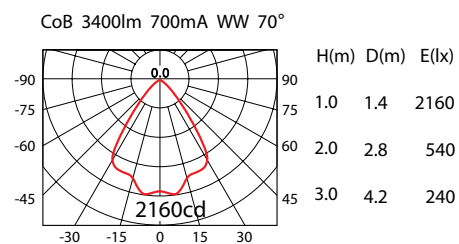

Product No.	System Power*	LED Lumen	Beam Angle	Colour Temp	CRI	Driver
109242.000	28W	3400Lm (25.5W)	40°	4000K	80+	700mA

■ Product Features

- Aluminium housing with clear glass
- Protection rated IP65 / IK06
- 40° reflector fitted as standard
- 12°, 20° & 70° reflectors available on request
- Easy installation by two bracket on the sides, no screw seeable on the front
- Supplied complete with integral electronic LED driver
- Finish: 3S Black as standard
- *Connected electrical loads are rated values and subject to a tolerance of +/- 10%

■ Product Dimensions

■ Reflector Polar Curve

■ Product Standard

■ Product Options

■ Luminaire Specification

Product No.	Beam Angle	Colour Temp	LED Output	System Power	Driver	Trim Colour
109242.XYZ	<input type="checkbox"/> 12°	<input type="checkbox"/> 4000K	<input type="checkbox"/> 2500lm (CRI 80)	21.6W	<input type="checkbox"/> NON-DIM <input type="checkbox"/> DALI <input type="checkbox"/> 1-10V	<input type="checkbox"/> 3S WHITE
	<input type="checkbox"/> 20°		<input type="checkbox"/> 3400lm (CRI 80)	28W		<input type="checkbox"/> 3S BLACK
	<input type="checkbox"/> 40°	<input type="checkbox"/> 3000K	<input type="checkbox"/> 2500lm (CRI 80)	21.6W		<input type="checkbox"/> CUSTOM
	<input type="checkbox"/> 70°		<input type="checkbox"/> 3400lm (CRI 80)	28W		