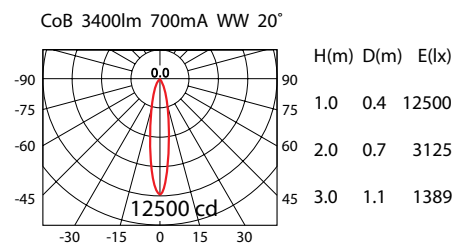

Product No.	System Power*	LED Lumen	Beam Angle	Colour Temp	CRI	Driver
109242.000	28W	3400Lm (25.5W)	40°	4000K	80+	700mA

■ Product Features

- Aluminium housing with clear glass
- Protection rated IP65 / IK06
- 40° reflector fitted as standard
- 12°, 20° & 70° reflectors available on request
- Easy installation by two bracket on the sides, no screw seeable on the front
- Supplied complete with integral electronic LED driver
- Finish: 3S Black as standard
- *Connected electrical loads are rated values and subject to a tolerance of +/- 10%

■ Product Dimensions

■ Reflector Polar Curve

■ Product Standard

■ Product Options

■ Luminaire Specification

Product No.	Beam Angle	Colour Temp	LED Output	System Power	Driver	Trim Colour
109242.XYZ	<input type="checkbox"/> 12°	<input type="checkbox"/> 4000K	<input type="checkbox"/> 2500lm (CRI 80)	21.6W	<input type="checkbox"/> NON-DIM <input type="checkbox"/> DALI <input type="checkbox"/> 1-10V	<input type="checkbox"/> 3S WHITE
	<input type="checkbox"/> 20°		<input type="checkbox"/> 3400lm (CRI 80)	28W		<input type="checkbox"/> 3S BLACK
	<input type="checkbox"/> 40°	<input type="checkbox"/> 3000K	<input type="checkbox"/> 2500lm (CRI 80)	21.6W		<input type="checkbox"/> CUSTOM
	<input type="checkbox"/> 70°		<input type="checkbox"/> 3400lm (CRI 80)	28W		