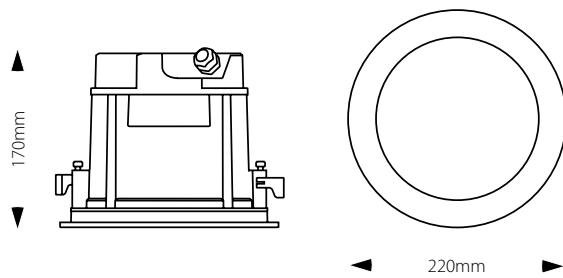

Product No.	System Power*	LED Lumen	Beam Angle	Colour Temp	CRI	Driver
109242.000	28W	3400Lm (25.5W)	40°	4000K	80+	700mA

■ Product Features

- Aluminium housing with clear glass
- Protection rated IP65 / IK06
- 40° reflector fitted as standard
- 12°, 20° & 70° reflectors available on request
- Easy installation by two bracket on the sides, no screw seeable on the front
- Supplied complete with integral electronic LED driver
- Finish: 3S Black as standard
- *Connected electrical loads are rated values and subject to a tolerance of +/- 10%

■ Product Dimensions

■ Reflector Polar Curve

■ Product Standard

■ Product Options

■ Luminaire Specification

Product No.	Beam Angle	Colour Temp	LED Output	System Power	Driver	Trim Colour
109242.XYZ	<input type="checkbox"/> 12°	<input type="checkbox"/> 4000K	<input type="checkbox"/> 2500lm (CRI 80)	21.6W	<input type="checkbox"/> NON-DIM <input type="checkbox"/> DALI <input type="checkbox"/> 1-10V	<input type="checkbox"/> 3S WHITE
	<input type="checkbox"/> 20°		<input type="checkbox"/> 3400lm (CRI 80)	28W		<input type="checkbox"/> 3S BLACK
	<input type="checkbox"/> 40°	<input type="checkbox"/> 3000K	<input type="checkbox"/> 2500lm (CRI 80)	21.6W		<input type="checkbox"/> CUSTOM
	<input type="checkbox"/> 70°		<input type="checkbox"/> 3400lm (CRI 80)	28W		