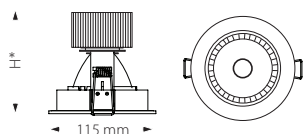

Product Dimensions

* For Height please refer to overleaf

Product Standard

Product Options

Cone colour options

Lens options

Reflector Polar Curve

20° LOR 90%