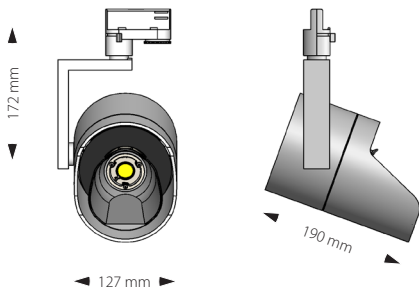

Product No.	System Load*	LED Lumen	Beam Angle	Colour Temp	CRI	Driver
907277.000	21W	2000Lm (19.1W MAX)	ASYMM WALL WASH	4000K	95+	48V DC

Technical data:

- 3 Circuit Euro track adapter
- Aluminium housing
- Rotates by 355°, tilts 180°
- Asymm wall washer reflector as standard
- Honeycomb louver, spreader lenses available on request
- Suitable for 48V DC PS remote electronic LED driver powered track
- XIM GEN4 BLE DALI module as standard, 1-10V dimming available up on request
- Bluetooth wireless DALI control
- Xicato Intelligent Gateway, Sensors and Configuration Tool available up on request
- Finish: Satin White as standard
- *Connected electrical loads are rated values and subject to a tolerance of +/- 10%
- NSW24559

Xicato Intelligent Module Artist LED Info.:

Module Family	CRI (Ra)	Driver Voltage (V)	Lumen Output (%)	Typ. Wattage (W)	Efficacy (Typical) (Lm/W)	Colour Temperature (K)				Life (Hrs.)
						2700	3000	3500	4000	
XIM G4 19mm 2000 lm (DALI)	95+	48	100	18.2	110					50,000
		48	75	13.1	114	●	●			
		48	50	8.6	117			●	●	
		48	1	0.54	37					