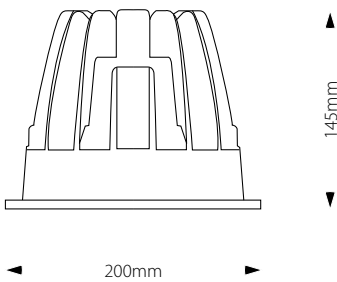

Product No.	System Power*	LED Lumen	Beam Angle	Colour Temp	CRI	Driver
<b>109176.000</b>	62.4W	5660Lm (52W)	40°	4000K	90+	1400mA

■ Product Features

- Diecast aluminium housing
- IP54 from below
- Frosted glass
- 40° reflector fitted as standard
- 30° cut-off angle to create visual comfort
- Easy to install with two springs
- Supplied complete with remote electronic LED driver
- Finish: 3S White ceiling trim as standard
- \*Connected electrical loads are rated values and subject to a tolerance of +/- 10%

■ Product Dimensions

■ Reflector Polar Curve

■ Product Standard

■ Product Options

■ Luminaire Specification

Product No.	Beam Angle	Colour Temp	LED Output	System Power	Driver	Trim Colour
109176.XYZ	<input type="checkbox"/> 12°	<input type="checkbox"/> 4000K	<input type="checkbox"/> 4530lm (CRI 90)	45.6W	<input type="checkbox"/> NON-DIM	<input type="checkbox"/> 3S WHITE
			<input type="checkbox"/> 5660lm (CRI 90)	62.4W		
	<input type="checkbox"/> 20°	<input type="checkbox"/> 3000K	<input type="checkbox"/> 4400lm (CRI 90)	45.6W	<input type="checkbox"/> DALI	<input type="checkbox"/> 3S BLACK
			<input type="checkbox"/> 5500lm (CRI 90)	62.4W		
	<input type="checkbox"/> 40°				<input type="checkbox"/> 1-10V	<input type="checkbox"/> CUSTOM
	<input type="checkbox"/> 70°					