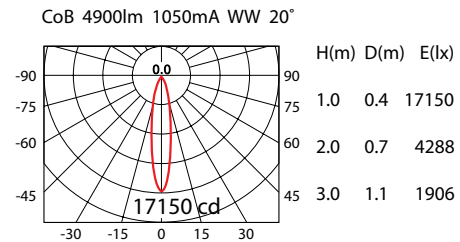

Product No.	System Power*	LED Lumen	Beam Angle	Colour Temp	CRI	Driver
109150.000	62.4W	5660Lm (52W)	40°	4000K	90+	1400mA

■ Product Features

- Diecast aluminium housing
- IP54 from below
- 40° reflector fitted as standard, 12°, 20°, 70° reflectors available
- Clear glass
- 30° cut-off angle to create visual comfort
- Easy to install with two springs
- Supplied complete with remote electronic LED driver
- DALI and other dimming options available up on request
- Finish: 3S White ceiling trim as standard
- *Connected electrical loads are rated values and subject to a tolerance of +/- 10%

■ Product Dimensions

■ Reflector Polar Curve

■ Product Standard

■ Product Options

■ Luminaire Specification

Product No.	Beam Angle	Colour Temp	LED Output	System Power	Driver	Trim Colour
109150.XYZ	<input type="checkbox"/> 12°	<input type="checkbox"/> 4000K	<input type="checkbox"/> 3600lm (CRI 90)	40.8W	<input type="checkbox"/> NON-DIM	<input type="checkbox"/> 3S WHITE
			<input type="checkbox"/> 4530lm (CRI 90)	45.6W		
	<input type="checkbox"/> 20°		<input type="checkbox"/> 5660lm (CRI 90)	62.4W	<input type="checkbox"/> DALI	<input type="checkbox"/> 3S BLACK
		<input type="checkbox"/> 3000K	<input type="checkbox"/> 3500lm (CRI 90)	40.8W		
			<input type="checkbox"/> 4400lm (CRI 90)	45.6W		
	<input type="checkbox"/> 40°	<input type="checkbox"/> 3000K	<input type="checkbox"/> 5500lm (CRI 90)	62.4W	<input type="checkbox"/> 1-10V	<input type="checkbox"/> CUSTOM
			<input type="checkbox"/> 70°			