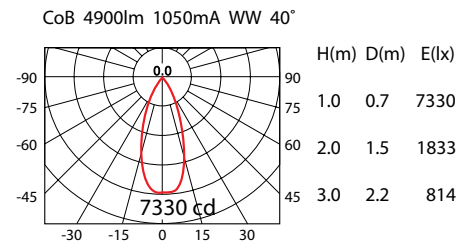

Product No.	System Power*	LED Lumen	Beam Angle	Colour Temp	CRI	Driver
109150.000	62.4W	5660Lm (52W)	40°	4000K	90+	1400mA

■ Product Features

- Diecast aluminium housing
- IP54 from below
- 40° reflector fitted as standard, 12°, 20°, 70° reflectors available
- Clear glass
- 30° cut-off angle to create visual comfort
- Easy to install with two springs
- Supplied complete with remote electronic LED driver
- DALI and other dimming options available up on request
- Finish: 3S White ceiling trim as standard
- *Connected electrical loads are rated values and subject to a tolerance of +/- 10%

■ Product Dimensions

■ Reflector Polar Curve

■ Product Standard

■ Product Options

■ Luminaire Specification

Product No.	Beam Angle	Colour Temp	LED Output	System Power	Driver	Trim Colour
109150.XYZ	<input type="checkbox"/> 12°	<input type="checkbox"/> 4000K	<input type="checkbox"/> 3600lm (CRI 90)	40.8W	<input type="checkbox"/> NON-DIM	<input type="checkbox"/> 3S WHITE
			<input type="checkbox"/> 4530lm (CRI 90)	45.6W		
	<input type="checkbox"/> 20°		<input type="checkbox"/> 5660lm (CRI 90)	62.4W	<input type="checkbox"/> DALI	<input type="checkbox"/> 3S BLACK
		<input type="checkbox"/> 3000K	<input type="checkbox"/> 3500lm (CRI 90)	40.8W		
			<input type="checkbox"/> 4400lm (CRI 90)	45.6W		
	<input type="checkbox"/> 40°	<input type="checkbox"/> 3000K	<input type="checkbox"/> 5500lm (CRI 90)	62.4W	<input type="checkbox"/> 1-10V	<input type="checkbox"/> CUSTOM
			<input type="checkbox"/> 70°			