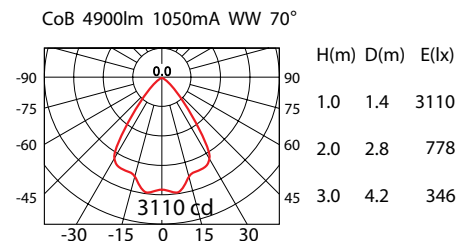

Product No.	System Power*	LED Lumen	Beam Angle	Colour Temp	CRI	Driver
109150.000	62.4W	5660Lm (52W)	40°	4000K	90+	1400mA

■ Product Features

- Diecast aluminium housing
- IP54 from below
- 40° reflector fitted as standard, 12°, 20°, 70° reflectors available
- Clear glass
- 30° cut-off angle to create visual comfort
- Easy to install with two springs
- Supplied complete with remote electronic LED driver
- DALI and other dimming options available up on request
- Finish: 3S White ceiling trim as standard
- *Connected electrical loads are rated values and subject to a tolerance of +/- 10%

■ Product Dimensions

■ Reflector Polar Curve

■ Product Standard

■ Product Options

■ Luminaire Specification

Product No.	Beam Angle	Colour Temp	LED Output	System Power	Driver	Trim Colour
109150.XYZ	<input type="checkbox"/> 12°	<input type="checkbox"/> 4000K	<input type="checkbox"/> 3600lm (CRI 90)	40.8W	<input type="checkbox"/> NON-DIM	<input type="checkbox"/> 3S WHITE
			<input type="checkbox"/> 4530lm (CRI 90)	45.6W		
	<input type="checkbox"/> 20°		<input type="checkbox"/> 5660lm (CRI 90)	62.4W	<input type="checkbox"/> DALI	<input type="checkbox"/> 3S BLACK
		<input type="checkbox"/> 3000K	<input type="checkbox"/> 3500lm (CRI 90)	40.8W		
			<input type="checkbox"/> 4400lm (CRI 90)	45.6W		
	<input type="checkbox"/> 40°	<input type="checkbox"/> 3000K	<input type="checkbox"/> 5500lm (CRI 90)	62.4W	<input type="checkbox"/> 1-10V	<input type="checkbox"/> CUSTOM
			<input type="checkbox"/> 70°			