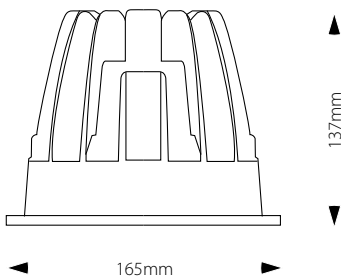

Product No.	System Power*	LED Lumen	Beam Angle	Colour Temp	CRI	Driver
109150.000	62.4W	5660Lm (52W)	40°	4000K	90+	1400mA

■ Product Features

- Diecast aluminium housing
- IP54 from below
- 40° reflector fitted as standard, 12°, 20°, 70° reflectors available
- Clear glass
- 30° cut-off angle to create visual comfort
- Easy to install with two springs
- Supplied complete with remote electronic LED driver
- DALI and other dimming options available up on request
- Finish: 3S White ceiling trim as standard
- *Connected electrical loads are rated values and subject to a tolerance of +/- 10%

■ Product Dimensions

■ Reflector Polar Curve

■ Product Standard

■ Product Options

■ Luminaire Specification

Product No.	Beam Angle	Colour Temp	LED Output	System Power	Driver	Trim Colour
109150.XYZ	<input type="checkbox"/> 12°	<input type="checkbox"/> 4000K	<input type="checkbox"/> 3600lm (CRI 90)	40.8W	<input type="checkbox"/> NON-DIM	<input type="checkbox"/> 3S WHITE
			<input type="checkbox"/> 4530lm (CRI 90)	45.6W		
	<input type="checkbox"/> 20°		<input type="checkbox"/> 5660lm (CRI 90)	62.4W	<input type="checkbox"/> DALI	<input type="checkbox"/> 3S BLACK
		<input type="checkbox"/> 3000K	<input type="checkbox"/> 3500lm (CRI 90)	40.8W		
			<input type="checkbox"/> 4400lm (CRI 90)	45.6W		
	<input type="checkbox"/> 40°	<input type="checkbox"/> 3000K	<input type="checkbox"/> 5500lm (CRI 90)	62.4W	<input type="checkbox"/> 1-10V	<input type="checkbox"/> CUSTOM
			<input type="checkbox"/> 70°			