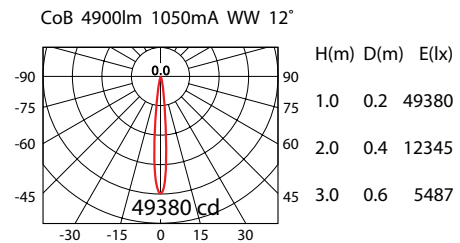

Product No.	System Power*	LED Lumen	Beam Angle	Colour Temp	CRI	Driver
109150.000	62.4W	5660Lm (52W)	40°	4000K	90+	1400mA

■ Product Features

- Diecast aluminium housing
- IP54 from below
- 40° reflector fitted as standard, 12°, 20°, 70° reflectors available
- Clear glass
- 30° cut-off angle to create visual comfort
- Easy to install with two springs
- Supplied complete with remote electronic LED driver
- DALI and other dimming options available up on request
- Finish: 3S White ceiling trim as standard
- *Connected electrical loads are rated values and subject to a tolerance of +/- 10%

■ Product Dimensions

■ Reflector Polar Curve

■ Product Standard

■ Product Options

■ Luminaire Specification

Product No.	Beam Angle	Colour Temp	LED Output	System Power	Driver	Trim Colour
109150.XYZ	<input type="checkbox"/> 12°	<input type="checkbox"/> 4000K	<input type="checkbox"/> 3600lm (CRI 90)	40.8W	<input type="checkbox"/> NON-DIM	<input type="checkbox"/> 3S WHITE
			<input type="checkbox"/> 4530lm (CRI 90)	45.6W		
	<input type="checkbox"/> 20°		<input type="checkbox"/> 5660lm (CRI 90)	62.4W	<input type="checkbox"/> DALI	<input type="checkbox"/> 3S BLACK
		<input type="checkbox"/> 3000K	<input type="checkbox"/> 3500lm (CRI 90)	40.8W		
			<input type="checkbox"/> 4400lm (CRI 90)	45.6W		
	<input type="checkbox"/> 40°	<input type="checkbox"/> 3000K	<input type="checkbox"/> 5500lm (CRI 90)	62.4W	<input type="checkbox"/> 1-10V	<input type="checkbox"/> CUSTOM
			<input type="checkbox"/> 70°			