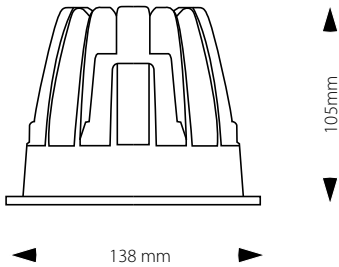

Product No.	System Power*	LED Lumen	Beam Angle	Colour Temp	CRI	Driver
109139.000	40.8W	3600Lm (34W)	40°	4000K	90+	900mA

■ Product Features

- Diecast aluminium housing
- IP54 from below
- 40° reflector fitted as standard, 10°, 20°, 70° reflectors available
- Frosted glass
- 30° cut-off angle to create visual comfort
- Easy to install with two springs
- Supplied complete with remote electronic LED driver
- DALI and other dimming options available up on request
- Finish: 3S White ceiling trim as standard
- *Connected electrical loads are rated values and subject to a tolerance of +/- 10%

■ Product Dimensions

■ Reflector Polar Curve

■ Product Standard

■ Product Options

■ Luminaire Specification

Product No.	Beam Angle	Colour Temp	LED Output	System Power	Driver	Trim Colour
109139.XYZ	<input type="checkbox"/> 10°	<input type="checkbox"/> 4000K	<input type="checkbox"/> 2160lm (CRI 90)	21.6W	<input type="checkbox"/> NON-DIM	<input type="checkbox"/> 3S WHITE
			<input type="checkbox"/> 2990lm (CRI 90)	30.6W		
	<input type="checkbox"/> 20°		<input type="checkbox"/> 3600lm (CRI 90)	40.8W	<input type="checkbox"/> DALI	<input type="checkbox"/> 3S BLACK
		<input type="checkbox"/> 3000K	<input type="checkbox"/> 2100lm (CRI 90)	21.6W		
			<input type="checkbox"/> 2900lm (CRI 90)	30.6W		
	<input type="checkbox"/> 40°	<input type="checkbox"/> 3000K	<input type="checkbox"/> 3500lm (CRI 90)	40.8W	<input type="checkbox"/> 1-10V	<input type="checkbox"/> CUSTOM
			<input type="checkbox"/> 70°			