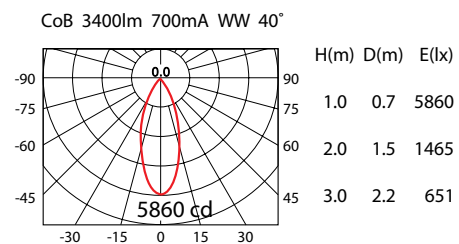

Product No.	System Power*	LED Lumen	Beam Angle	Colour Temp	CRI	Driver
109735.000	30.6W	2990Lm (25.5W)	40°	4000K	90+	700mA

■ Product Features

- Aluminium housing with adjustable assembly
- 360° rotating and 90° tilting
- 40° reflector fitted as standard
- 10°, 20° & 70° reflectors available on request
- Supplied complete with remote electronic LED driver
- DALI and other dimming options available up on request
- Finish: 3S White ceiling trim as standard
- *Connected electrical loads are rated values and subject to a tolerance of +/- 10%

■ Product Dimensions

■ Product Standard

■ Product Options

■ Reflector Polar Curve

■ Luminaire Specification

Product No.	Beam Angle	Colour Temp	LED Output	System Power	Driver	Trim Colour
109735.XYZ	<input type="checkbox"/> 10°	<input type="checkbox"/> 4000K	<input type="checkbox"/> 2160lm (CRI 90)	21.6W	<input type="checkbox"/> NON-DIM <input type="checkbox"/> DALI <input type="checkbox"/> 1-10V	<input type="checkbox"/> 3S WHITE
	<input type="checkbox"/> 20°		<input type="checkbox"/> 2990lm (CRI 90)	30.6W		<input type="checkbox"/> 3S BLACK
	<input type="checkbox"/> 40°	<input type="checkbox"/> 3000K	<input type="checkbox"/> 2100lm (CRI 90)	21.6W		<input type="checkbox"/> CUSTOM
	<input type="checkbox"/> 70°		<input type="checkbox"/> 2900lm (CRI 90)	30.6W		