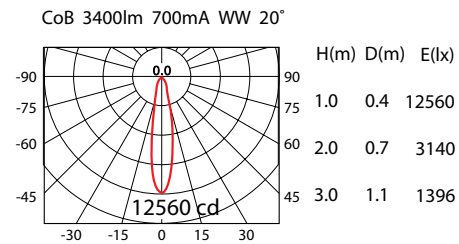

Product No.	System Power*	LED Lumen	Beam Angle	Colour Temp	CRI	Driver
109735.000	30.6W	2990Lm (25.5W)	40°	4000K	90+	700mA

■ Product Features

- Aluminium housing with adjustable assembly
- 360° rotating and 90° tilting
- 40° reflector fitted as standard
- 10°, 20° & 70° reflectors available on request
- Supplied complete with remote electronic LED driver
- DALI and other dimming options available up on request
- Finish: 3S White ceiling trim as standard
- *Connected electrical loads are rated values and subject to a tolerance of +/- 10%

■ Product Dimensions

■ Product Standard

■ Product Options

■ Reflector Polar Curve

■ Luminaire Specification

Product No.	Beam Angle	Colour Temp	LED Output	System Power	Driver	Trim Colour
109735.XYZ	<input type="checkbox"/> 10°	<input type="checkbox"/> 4000K	<input type="checkbox"/> 2160lm (CRI 90)	21.6W	<input type="checkbox"/> NON-DIM <input type="checkbox"/> DALI <input type="checkbox"/> 1-10V	<input type="checkbox"/> 3S WHITE
	<input type="checkbox"/> 20°		<input type="checkbox"/> 2990lm (CRI 90)	30.6W		<input type="checkbox"/> 3S BLACK
	<input type="checkbox"/> 40°	<input type="checkbox"/> 3000K	<input type="checkbox"/> 2100lm (CRI 90)	21.6W		<input type="checkbox"/> CUSTOM
	<input type="checkbox"/> 70°		<input type="checkbox"/> 2900lm (CRI 90)	30.6W		