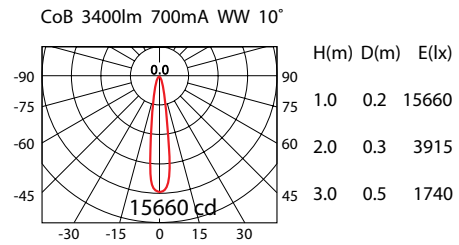

Product No.	System Power*	LED Lumen	Beam Angle	Colour Temp	CRI	Driver
109735.000	30.6W	2990Lm (25.5W)	40°	4000K	90+	700mA

■ Product Features

- Aluminium housing with adjustable assembly
- 360° rotating and 90° tilting
- 40° reflector fitted as standard
- 10°, 20° & 70° reflectors available on request
- Supplied complete with remote electronic LED driver
- DALI and other dimming options available up on request
- Finish: 3S White ceiling trim as standard
- *Connected electrical loads are rated values and subject to a tolerance of +/- 10%

■ Product Dimensions

■ Product Standard

■ Product Options

■ Reflector Polar Curve

■ Luminaire Specification

Product No.	Beam Angle	Colour Temp	LED Output	System Power	Driver	Trim Colour
109735.XYZ	<input type="checkbox"/> 10°	<input type="checkbox"/> 4000K	<input type="checkbox"/> 2160lm (CRI 90)	21.6W	<input type="checkbox"/> NON-DIM <input type="checkbox"/> DALI <input type="checkbox"/> 1-10V	<input type="checkbox"/> 3S WHITE
	<input type="checkbox"/> 20°		<input type="checkbox"/> 2990lm (CRI 90)	30.6W		<input type="checkbox"/> 3S BLACK
	<input type="checkbox"/> 40°	<input type="checkbox"/> 3000K	<input type="checkbox"/> 2100lm (CRI 90)	21.6W		<input type="checkbox"/> CUSTOM
	<input type="checkbox"/> 70°		<input type="checkbox"/> 2900lm (CRI 90)	30.6W		