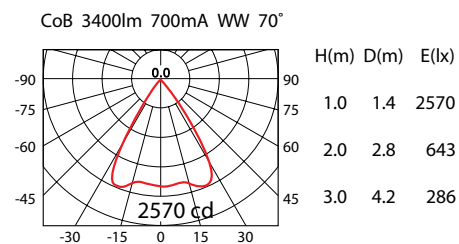

Product No.	System Power*	LED Lumen	Beam Angle	Colour Temp	CRI	Driver
109735.000	30.6W	2990Lm (25.5W)	40°	4000K	90+	700mA

■ Product Features

- Aluminium housing with adjustable assembly
- 360° rotating and 90° tilting
- 40° reflector fitted as standard
- 10°, 20° & 70° reflectors available on request
- Supplied complete with remote electronic LED driver
- DALI and other dimming options available up on request
- Finish: 3S White ceiling trim as standard
- *Connected electrical loads are rated values and subject to a tolerance of +/- 10%

■ Product Dimensions

■ Product Standard

■ Product Options

■ Reflector Polar Curve

■ Luminaire Specification

Product No.	Beam Angle	Colour Temp	LED Output	System Power	Driver	Trim Colour
109735.XYZ	<input type="checkbox"/> 10°	<input type="checkbox"/> 4000K	<input type="checkbox"/> 2160lm (CRI 90)	21.6W	<input type="checkbox"/> NON-DIM <input type="checkbox"/> DALI <input type="checkbox"/> 1-10V	<input type="checkbox"/> 3S WHITE
	<input type="checkbox"/> 20°		<input type="checkbox"/> 2990lm (CRI 90)	30.6W		<input type="checkbox"/> 3S BLACK
	<input type="checkbox"/> 40°	<input type="checkbox"/> 3000K	<input type="checkbox"/> 2100lm (CRI 90)	21.6W		<input type="checkbox"/> CUSTOM
	<input type="checkbox"/> 70°		<input type="checkbox"/> 2900lm (CRI 90)	30.6W		