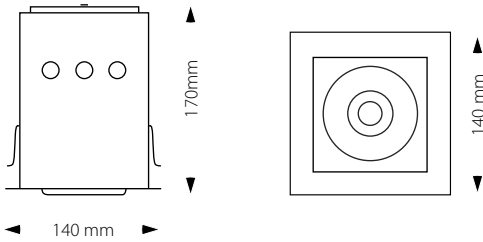

Product No.	System Power*	LED Lumen	Beam Angle	Colour Temp	CRI	Driver
109735.000	30.6W	2990Lm (25.5W)	40°	4000K	90+	700mA

■ Product Features

- Aluminium housing with adjustable assembly
- 360° rotating and 90° tilting
- 40° reflector fitted as standard
- 10°, 20° & 70° reflectors available on request
- Supplied complete with remote electronic LED driver
- DALI and other dimming options available up on request
- Finish: 3S White ceiling trim as standard
- *Connected electrical loads are rated values and subject to a tolerance of +/- 10%

■ Product Dimensions

■ Product Standard

■ Product Options

■ Reflector Polar Curve

■ Luminaire Specification

Product No.	Beam Angle	Colour Temp	LED Output	System Power	Driver	Trim Colour
109735.XYZ	<input type="checkbox"/> 10°	<input type="checkbox"/> 4000K	<input type="checkbox"/> 2160lm (CRI 90)	21.6W	<input type="checkbox"/> NON-DIM <input type="checkbox"/> DALI <input type="checkbox"/> 1-10V	<input type="checkbox"/> 3S WHITE
	<input type="checkbox"/> 20°		<input type="checkbox"/> 2990lm (CRI 90)	30.6W		<input type="checkbox"/> 3S BLACK
	<input type="checkbox"/> 40°	<input type="checkbox"/> 3000K	<input type="checkbox"/> 2100lm (CRI 90)	21.6W		<input type="checkbox"/> CUSTOM
	<input type="checkbox"/> 70°		<input type="checkbox"/> 2900lm (CRI 90)	30.6W		