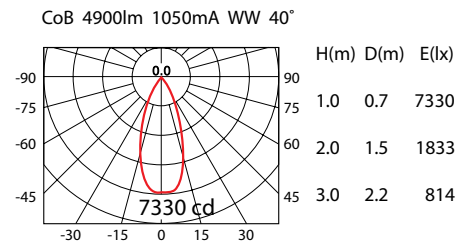

Product No.	System Power*	LED Lumen	Beam Angle	Colour Temp	CRI	Driver
109733.000	45.6W	4530Lm (38W)	40°	4000K	90+	1050m

■ Product Features

- Aluminium housing with adjustable assembly
- 360° rotating and 90° tilting
- 40° reflector fitted as standard
- 12°, 20° & 70° reflectors available on request
- Supplied complete with remote electronic LED driver
- DALI and other dimming options available up on request
- Finish: 3S White ceiling trim as standard
- *Connected electrical loads are rated values and subject to a tolerance of +/- 10%

■ Product Dimensions

■ Reflector Polar Curve

■ Product Standard

■ Product Options

■ Luminaire Specification

Product No.	Beam Angle	Colour Temp	LED Output	System Power	Driver	Trim Colour
109733.XYZ	<input type="checkbox"/> 12°	<input type="checkbox"/> 4000K	<input type="checkbox"/> 3600lm (CRI 90)	40.8W	<input type="checkbox"/> NON-DIM <input type="checkbox"/> DALI <input type="checkbox"/> 1-10V	<input type="checkbox"/> 3S WHITE
	<input type="checkbox"/> 20°		<input type="checkbox"/> 4530lm (CRI 90)	45.6W		<input type="checkbox"/> 3S BLACK
	<input type="checkbox"/> 40°	<input type="checkbox"/> 3000K	<input type="checkbox"/> 3500lm (CRI 90)	40.8W		<input type="checkbox"/> CUSTOM
	<input type="checkbox"/> 70°		<input type="checkbox"/> 4400lm (CRI 90)	45.6W		