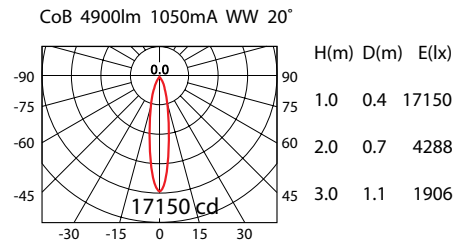

Product No.	System Power*	LED Lumen	Beam Angle	Colour Temp	CRI	Driver
109733.000	45.6W	4530Lm (38W)	40°	4000K	90+	1050m

■ Product Features

- Aluminium housing with adjustable assembly
- 360° rotating and 90° tilting
- 40° reflector fitted as standard
- 12°, 20° & 70° reflectors available on request
- Supplied complete with remote electronic LED driver
- DALI and other dimming options available up on request
- Finish: 3S White ceiling trim as standard
- *Connected electrical loads are rated values and subject to a tolerance of +/- 10%

■ Product Dimensions

■ Reflector Polar Curve

■ Product Standard

■ Product Options

■ Luminaire Specification

Product No.	Beam Angle	Colour Temp	LED Output	System Power	Driver	Trim Colour
109733.XYZ	<input type="checkbox"/> 12°	<input type="checkbox"/> 4000K	<input type="checkbox"/> 3600lm (CRI 90)	40.8W	<input type="checkbox"/> NON-DIM <input type="checkbox"/> DALI <input type="checkbox"/> 1-10V	<input type="checkbox"/> 3S WHITE
	<input type="checkbox"/> 20°		<input type="checkbox"/> 4530lm (CRI 90)	45.6W		<input type="checkbox"/> 3S BLACK
	<input type="checkbox"/> 40°	<input type="checkbox"/> 3000K	<input type="checkbox"/> 3500lm (CRI 90)	40.8W		<input type="checkbox"/> CUSTOM
	<input type="checkbox"/> 70°		<input type="checkbox"/> 4400lm (CRI 90)	45.6W		