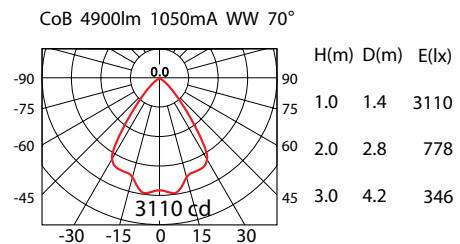

Product No.	System Power*	LED Lumen	Beam Angle	Colour Temp	CRI	Driver
109733.000	45.6W	4530Lm (38W)	40°	4000K	90+	1050m

■ Product Features

- Aluminium housing with adjustable assembly
- 360° rotating and 90° tilting
- 40° reflector fitted as standard
- 12°, 20° & 70° reflectors available on request
- Supplied complete with remote electronic LED driver
- DALI and other dimming options available up on request
- Finish: 3S White ceiling trim as standard
- *Connected electrical loads are rated values and subject to a tolerance of +/- 10%

■ Product Dimensions

■ Reflector Polar Curve

■ Product Standard

■ Product Options

■ Luminaire Specification

Product No.	Beam Angle	Colour Temp	LED Output	System Power	Driver	Trim Colour
109733.XYZ	<input type="checkbox"/> 12°	<input type="checkbox"/> 4000K	<input type="checkbox"/> 3600lm (CRI 90)	40.8W	<input type="checkbox"/> NON-DIM <input type="checkbox"/> DALI <input type="checkbox"/> 1-10V	<input type="checkbox"/> 3S WHITE
	<input type="checkbox"/> 20°		<input type="checkbox"/> 4530lm (CRI 90)	45.6W		<input type="checkbox"/> 3S BLACK
	<input type="checkbox"/> 40°	<input type="checkbox"/> 3000K	<input type="checkbox"/> 3500lm (CRI 90)	40.8W		<input type="checkbox"/> CUSTOM
	<input type="checkbox"/> 70°		<input type="checkbox"/> 4400lm (CRI 90)	45.6W		