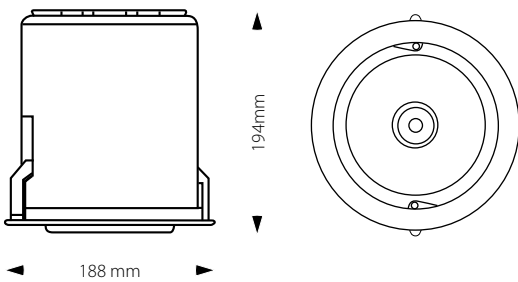

Product No.	System Power*	LED Lumen	Beam Angle	Colour Temp	CRI	Driver
109733.000	45.6W	4530Lm (38W)	40°	4000K	90+	1050m

■ Product Features

- Aluminium housing with adjustable assembly
- 360° rotating and 90° tilting
- 40° reflector fitted as standard
- 12°, 20° & 70° reflectors available on request
- Supplied complete with remote electronic LED driver
- DALI and other dimming options available up on request
- Finish: 3S White ceiling trim as standard
- *Connected electrical loads are rated values and subject to a tolerance of +/- 10%

■ Product Dimensions

■ Reflector Polar Curve

■ Product Standard

■ Product Options

■ Luminaire Specification

Product No.	Beam Angle	Colour Temp	LED Output	System Power	Driver	Trim Colour
109733.XYZ	<input type="checkbox"/> 12°	<input type="checkbox"/> 4000K	<input type="checkbox"/> 3600lm (CRI 90)	40.8W	<input type="checkbox"/> NON-DIM <input type="checkbox"/> DALI <input type="checkbox"/> 1-10V	<input type="checkbox"/> 3S WHITE
	<input type="checkbox"/> 20°		<input type="checkbox"/> 4530lm (CRI 90)	45.6W		<input type="checkbox"/> 3S BLACK
	<input type="checkbox"/> 40°	<input type="checkbox"/> 3000K	<input type="checkbox"/> 3500lm (CRI 90)	40.8W		<input type="checkbox"/> CUSTOM
	<input type="checkbox"/> 70°		<input type="checkbox"/> 4400lm (CRI 90)	45.6W		