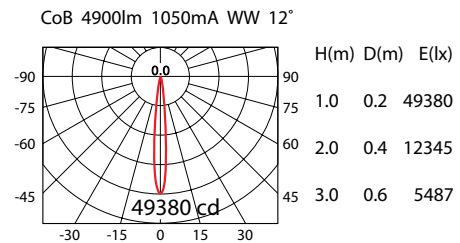

Product No.	System Power*	LED Lumen	Beam Angle	Colour Temp	CRI	Driver
109733.000	45.6W	4530Lm (38W)	40°	4000K	90+	1050m

■ Product Features

- Aluminium housing with adjustable assembly
- 360° rotating and 90° tilting
- 40° reflector fitted as standard
- 12°, 20° & 70° reflectors available on request
- Supplied complete with remote electronic LED driver
- DALI and other dimming options available up on request
- Finish: 3S White ceiling trim as standard
- *Connected electrical loads are rated values and subject to a tolerance of +/- 10%

■ Product Dimensions

■ Reflector Polar Curve

■ Product Standard

■ Product Options

■ Luminaire Specification

Product No.	Beam Angle	Colour Temp	LED Output	System Power	Driver	Trim Colour
109733.XYZ	<input type="checkbox"/> 12°	<input type="checkbox"/> 4000K	<input type="checkbox"/> 3600lm (CRI 90)	40.8W	<input type="checkbox"/> NON-DIM <input type="checkbox"/> DALI <input type="checkbox"/> 1-10V	<input type="checkbox"/> 3S WHITE
	<input type="checkbox"/> 20°		<input type="checkbox"/> 4530lm (CRI 90)	45.6W		<input type="checkbox"/> 3S BLACK
	<input type="checkbox"/> 40°	<input type="checkbox"/> 3000K	<input type="checkbox"/> 3500lm (CRI 90)	40.8W		<input type="checkbox"/> CUSTOM
	<input type="checkbox"/> 70°		<input type="checkbox"/> 4400lm (CRI 90)	45.6W		