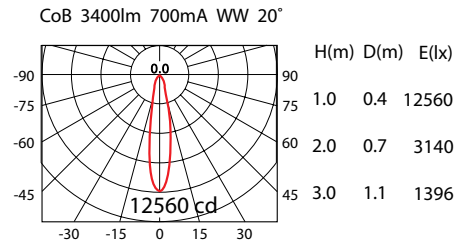

Product No.	System Power*	LED Lumen	Beam Angle	Colour Temp	CRI	Driver
909148.000	30.6W	2990Lm (25.5W)	40°	4000K	90+	700mA

■ Product Features

- 3 Circuit Euro track adapter
- Aluminium housing with clear glass
- 360° rotating and 90° tilting
- 40° reflector fitted as standard
- 10°, 20° & 70° reflectors available on request
- Supplied complete with Integral electronic LED driver
- Finish: 3S White as standard
- *Connected electrical loads are rated values and subject to a tolerance of +/- 10%

■ Product Dimensions

■ Reflector Polar Curve

■ Product Standard

■ Product Options

■ Luminaire Specification

Product No.	Beam Angle	Colour Temp	LED Output	System Power	Driver	Trim Colour
909148.XYZ	<input type="checkbox"/> 10°	<input type="checkbox"/> 4000K	<input type="checkbox"/> 2160lm (CRI 90)	21.6W	<input type="checkbox"/> NON-DIM <input type="checkbox"/> DALI <input type="checkbox"/> 1-10V	<input type="checkbox"/> 3S WHITE
	<input type="checkbox"/> 20°		<input type="checkbox"/> 2990lm (CRI 90)	30.6W		<input type="checkbox"/> 3S BLACK
	<input type="checkbox"/> 40°	<input type="checkbox"/> 3000K	<input type="checkbox"/> 2100lm (CRI 90)	21.6W		<input type="checkbox"/> CUSTOM
	<input type="checkbox"/> 70°		<input type="checkbox"/> 2900lm (CRI 90)	30.6W		