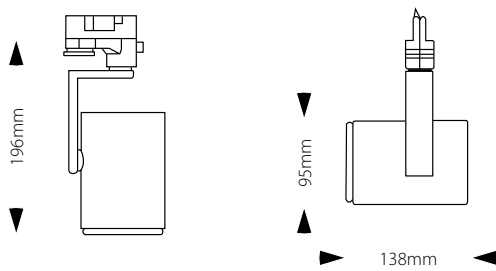

Product No.	System Power*	LED Lumen	Beam Angle	Colour Temp	CRI	Driver
909148.000	30.6W	2990Lm (25.5W)	40°	4000K	90+	700mA

■ Product Features

- 3 Circuit Euro track adapter
- Aluminium housing with clear glass
- 360° rotating and 90° tilting
- 40° reflector fitted as standard
- 10°, 20° & 70° reflectors available on request
- Supplied complete with Integral electronic LED driver
- Finish: 3S White as standard
- *Connected electrical loads are rated values and subject to a tolerance of +/- 10%

■ Product Dimensions

■ Reflector Polar Curve

■ Product Standard

■ Product Options

■ Luminaire Specification

Product No.	Beam Angle	Colour Temp	LED Output	System Power	Driver	Trim Colour
909148.XYZ	<input type="checkbox"/> 10°	<input type="checkbox"/> 4000K	<input type="checkbox"/> 2160lm (CRI 90)	21.6W	<input type="checkbox"/> NON-DIM <input type="checkbox"/> DALI <input type="checkbox"/> 1-10V	<input type="checkbox"/> 3S WHITE
	<input type="checkbox"/> 20°		<input type="checkbox"/> 2990lm (CRI 90)	30.6W		<input type="checkbox"/> 3S BLACK
	<input type="checkbox"/> 40°	<input type="checkbox"/> 3000K	<input type="checkbox"/> 2100lm (CRI 90)	21.6W		<input type="checkbox"/> CUSTOM
	<input type="checkbox"/> 70°		<input type="checkbox"/> 2900lm (CRI 90)	30.6W		