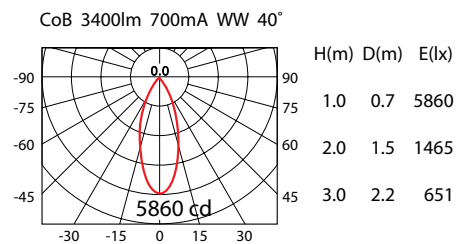

Product No.	System Power*	LED Lumen	Beam Angle	Colour Temp	CRI	Driver
909148.000	30.6W	2990Lm (25.5W)	40°	4000K	90+	700mA

■ Product Features

- 3 Circuit Euro track adapter
- Aluminium housing with clear glass
- 360° rotating and 90° tilting
- 40° reflector fitted as standard
- 10°, 20° & 70° reflectors available on request
- Supplied complete with Integral electronic LED driver
- Finish: 3S White as standard
- *Connected electrical loads are rated values and subject to a tolerance of +/- 10%

■ Product Dimensions

■ Reflector Polar Curve

■ Product Standard

■ Product Options

■ Luminaire Specification

Product No.	Beam Angle	Colour Temp	LED Output	System Power	Driver	Trim Colour
909148.XYZ	<input type="checkbox"/> 10°	<input type="checkbox"/> 4000K	<input type="checkbox"/> 2160lm (CRI 90)	21.6W	<input type="checkbox"/> NON-DIM <input type="checkbox"/> DALI <input type="checkbox"/> 1-10V	<input type="checkbox"/> 3S WHITE
	<input type="checkbox"/> 20°		<input type="checkbox"/> 2990lm (CRI 90)	30.6W		<input type="checkbox"/> 3S BLACK
	<input type="checkbox"/> 40°	<input type="checkbox"/> 3000K	<input type="checkbox"/> 2100lm (CRI 90)	21.6W		<input type="checkbox"/> CUSTOM
	<input type="checkbox"/> 70°		<input type="checkbox"/> 2900lm (CRI 90)	30.6W		