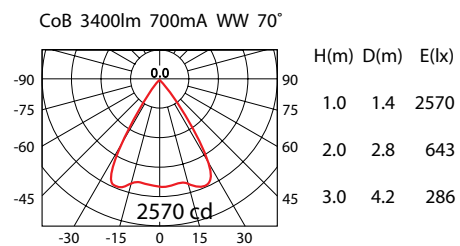

Product No.	System Power*	LED Lumen	Beam Angle	Colour Temp	CRI	Driver
909148.000	30.6W	2990Lm (25.5W)	40°	4000K	90+	700mA

■ Product Features

- 3 Circuit Euro track adapter
- Aluminium housing with clear glass
- 360° rotating and 90° tilting
- 40° reflector fitted as standard
- 10°, 20° & 70° reflectors available on request
- Supplied complete with Integral electronic LED driver
- Finish: 3S White as standard
- *Connected electrical loads are rated values and subject to a tolerance of +/- 10%

■ Product Dimensions

■ Reflector Polar Curve

■ Product Standard

■ Product Options

■ Luminaire Specification

Product No.	Beam Angle	Colour Temp	LED Output	System Power	Driver	Trim Colour
909148.XYZ	<input type="checkbox"/> 10°	<input type="checkbox"/> 4000K	<input type="checkbox"/> 2160lm (CRI 90)	21.6W	<input type="checkbox"/> NON-DIM <input type="checkbox"/> DALI <input type="checkbox"/> 1-10V	<input type="checkbox"/> 3S WHITE
	<input type="checkbox"/> 20°		<input type="checkbox"/> 2990lm (CRI 90)	30.6W		<input type="checkbox"/> 3S BLACK
	<input type="checkbox"/> 40°	<input type="checkbox"/> 3000K	<input type="checkbox"/> 2100lm (CRI 90)	21.6W		<input type="checkbox"/> CUSTOM
	<input type="checkbox"/> 70°		<input type="checkbox"/> 2900lm (CRI 90)	30.6W		