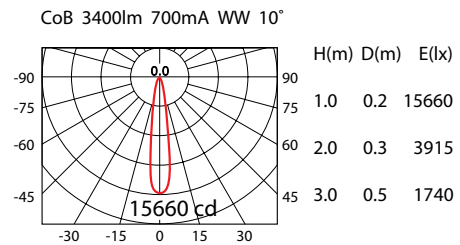

Product No.	System Power*	LED Lumen	Beam Angle	Colour Temp	CRI	Driver
909148.000	30.6W	2990Lm (25.5W)	40°	4000K	90+	700mA

■ Product Features

- 3 Circuit Euro track adapter
- Aluminium housing with clear glass
- 360° rotating and 90° tilting
- 40° reflector fitted as standard
- 10°, 20° & 70° reflectors available on request
- Supplied complete with Integral electronic LED driver
- Finish: 3S White as standard
- *Connected electrical loads are rated values and subject to a tolerance of +/- 10%

■ Product Dimensions

■ Reflector Polar Curve

■ Product Standard

■ Product Options

■ Luminaire Specification

Product No.	Beam Angle	Colour Temp	LED Output	System Power	Driver	Trim Colour
909148.XYZ	<input type="checkbox"/> 10°	<input type="checkbox"/> 4000K	<input type="checkbox"/> 2160lm (CRI 90)	21.6W	<input type="checkbox"/> NON-DIM <input type="checkbox"/> DALI <input type="checkbox"/> 1-10V	<input type="checkbox"/> 3S WHITE
	<input type="checkbox"/> 20°		<input type="checkbox"/> 2990lm (CRI 90)	30.6W		<input type="checkbox"/> 3S BLACK
	<input type="checkbox"/> 40°	<input type="checkbox"/> 3000K	<input type="checkbox"/> 2100lm (CRI 90)	21.6W		<input type="checkbox"/> CUSTOM
	<input type="checkbox"/> 70°		<input type="checkbox"/> 2900lm (CRI 90)	30.6W		