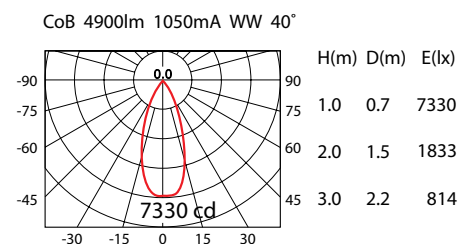

Product No.	System Power*	LED Lumen	Beam Angle	Colour Temp	CRI	Driver
909150.000	45.6W	4530Lm (38W)	40°	4000K	90+	1050mA

■ Product Features

- 3 Circuit Euro track adapter
- Aluminium housing with clear glass
- 360° rotating and 90° tilting
- 40° reflector fitted as standard
- 12°, 20° & 60° reflectors available on request
- Supplied complete with Integral electronic LED driver
- Finish: 3S White as standard
- *Connected electrical loads are rated values and subject to a tolerance of +/- 10%

■ Product Dimensions

■ Reflector Polar Curve

■ Product Standard

■ Product Options

■ Luminaire Specification

Product No.	Beam Angle	Colour Temp	LED Output	System Power	Driver	Trim Colour
909150.XYZ	<input type="checkbox"/> 10°	<input type="checkbox"/> 4000K	<input type="checkbox"/> 3600lm (CRI 90)	40.8W	<input type="checkbox"/> NON-DIM <input type="checkbox"/> DALI <input type="checkbox"/> 1-10V	<input type="checkbox"/> 3S WHITE
	<input type="checkbox"/> 20°		<input type="checkbox"/> 4530lm (CRI 90)	45.6W		<input type="checkbox"/> 3S BLACK
	<input type="checkbox"/> 40°	<input type="checkbox"/> 3000K	<input type="checkbox"/> 3500lm (CRI 90)	40.8W		<input type="checkbox"/> CUSTOM
	<input type="checkbox"/> 70°		<input type="checkbox"/> 4400lm (CRI 90)	45.6W		