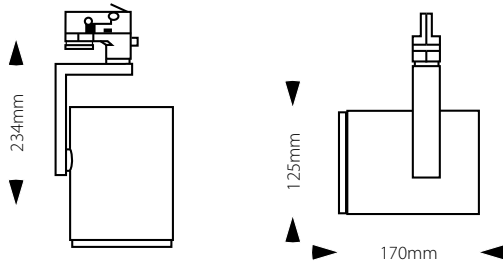

Product No.	System Power*	LED Lumen	Beam Angle	Colour Temp	CRI	Driver
909150.000	45.6W	4530Lm (38W)	40°	4000K	90+	1050mA

■ Product Features

- 3 Circuit Euro track adapter
- Aluminium housing with clear glass
- 360° rotating and 90° tilting
- 40° reflector fitted as standard
- 12°, 20° & 60° reflectors available on request
- Supplied complete with Integral electronic LED driver
- Finish: 3S White as standard
- *Connected electrical loads are rated values and subject to a tolerance of +/- 10%

■ Product Dimensions

■ Reflector Polar Curve

■ Product Standard

■ Product Options

■ Luminaire Specification

Product No.	Beam Angle	Colour Temp	LED Output	System Power	Driver	Trim Colour
909150.XYZ	<input type="checkbox"/> 10°	<input type="checkbox"/> 4000K	<input type="checkbox"/> 3600lm (CRI 90)	40.8W	<input type="checkbox"/> NON-DIM <input type="checkbox"/> DALI <input type="checkbox"/> 1-10V	<input type="checkbox"/> 3S WHITE
	<input type="checkbox"/> 20°		<input type="checkbox"/> 4530lm (CRI 90)	45.6W		<input type="checkbox"/> 3S BLACK
	<input type="checkbox"/> 40°	<input type="checkbox"/> 3000K	<input type="checkbox"/> 3500lm (CRI 90)	40.8W		<input type="checkbox"/> CUSTOM
	<input type="checkbox"/> 70°		<input type="checkbox"/> 4400lm (CRI 90)	45.6W		