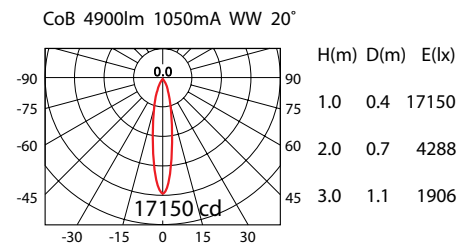

Product No.	System Power*	LED Lumen	Beam Angle	Colour Temp	CRI	Driver
909150.000	45.6W	4530Lm (38W)	40°	4000K	90+	1050mA

■ Product Features

- 3 Circuit Euro track adapter
- Aluminium housing with clear glass
- 360° rotating and 90° tilting
- 40° reflector fitted as standard
- 12°, 20° & 60° reflectors available on request
- Supplied complete with Integral electronic LED driver
- Finish: 3S White as standard
- *Connected electrical loads are rated values and subject to a tolerance of +/- 10%

■ Product Dimensions

■ Reflector Polar Curve

■ Product Standard

■ Product Options

■ Luminaire Specification

Product No.	Beam Angle	Colour Temp	LED Output	System Power	Driver	Trim Colour
909150.XYZ	<input type="checkbox"/> 10°	<input type="checkbox"/> 4000K	<input type="checkbox"/> 3600lm (CRI 90)	40.8W	<input type="checkbox"/> NON-DIM <input type="checkbox"/> DALI <input type="checkbox"/> 1-10V	<input type="checkbox"/> 3S WHITE
	<input type="checkbox"/> 20°		<input type="checkbox"/> 4530lm (CRI 90)	45.6W		<input type="checkbox"/> 3S BLACK
	<input type="checkbox"/> 40°	<input type="checkbox"/> 3000K	<input type="checkbox"/> 3500lm (CRI 90)	40.8W		<input type="checkbox"/> CUSTOM
	<input type="checkbox"/> 70°		<input type="checkbox"/> 4400lm (CRI 90)	45.6W		