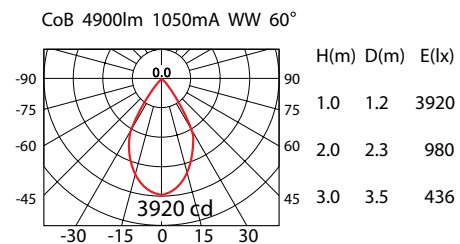

Product No.	System Power*	LED Lumen	Beam Angle	Colour Temp	CRI	Driver
909150.000	45.6W	4530Lm (38W)	40°	4000K	90+	1050mA

■ Product Features

- 3 Circuit Euro track adapter
- Aluminium housing with clear glass
- 360° rotating and 90° tilting
- 40° reflector fitted as standard
- 12°, 20° & 60° reflectors available on request
- Supplied complete with Integral electronic LED driver
- Finish: 3S White as standard
- *Connected electrical loads are rated values and subject to a tolerance of +/- 10%

■ Product Dimensions

■ Reflector Polar Curve

■ Product Standard

■ Product Options

■ Luminaire Specification

Product No.	Beam Angle	Colour Temp	LED Output	System Power	Driver	Trim Colour
909150.XYZ	<input type="checkbox"/> 10°	<input type="checkbox"/> 4000K	<input type="checkbox"/> 3600lm (CRI 90)	40.8W	<input type="checkbox"/> NON-DIM <input type="checkbox"/> DALI <input type="checkbox"/> 1-10V	<input type="checkbox"/> 3S WHITE
	<input type="checkbox"/> 20°		<input type="checkbox"/> 4530lm (CRI 90)	45.6W		<input type="checkbox"/> 3S BLACK
	<input type="checkbox"/> 40°	<input type="checkbox"/> 3000K	<input type="checkbox"/> 3500lm (CRI 90)	40.8W		<input type="checkbox"/> CUSTOM
	<input type="checkbox"/> 70°		<input type="checkbox"/> 4400lm (CRI 90)	45.6W		