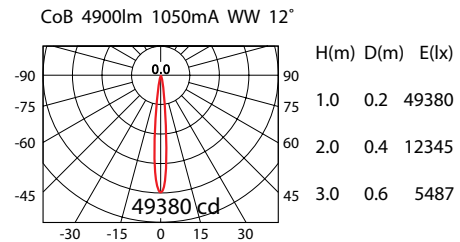

Product No.	System Power*	LED Lumen	Beam Angle	Colour Temp	CRI	Driver
909150.000	45.6W	4530Lm (38W)	40°	4000K	90+	1050mA

■ Product Features

- 3 Circuit Euro track adapter
- Aluminium housing with clear glass
- 360° rotating and 90° tilting
- 40° reflector fitted as standard
- 12°, 20° & 60° reflectors available on request
- Supplied complete with Integral electronic LED driver
- Finish: 3S White as standard
- *Connected electrical loads are rated values and subject to a tolerance of +/- 10%

■ Product Dimensions

■ Reflector Polar Curve

■ Product Standard

■ Product Options

■ Luminaire Specification

Product No.	Beam Angle	Colour Temp	LED Output	System Power	Driver	Trim Colour
909150.XYZ	<input type="checkbox"/> 10°	<input type="checkbox"/> 4000K	<input type="checkbox"/> 3600lm (CRI 90)	40.8W	<input type="checkbox"/> NON-DIM <input type="checkbox"/> DALI <input type="checkbox"/> 1-10V	<input type="checkbox"/> 3S WHITE
	<input type="checkbox"/> 20°		<input type="checkbox"/> 4530lm (CRI 90)	45.6W		<input type="checkbox"/> 3S BLACK
	<input type="checkbox"/> 40°	<input type="checkbox"/> 3000K	<input type="checkbox"/> 3500lm (CRI 90)	40.8W		<input type="checkbox"/> CUSTOM
	<input type="checkbox"/> 70°		<input type="checkbox"/> 4400lm (CRI 90)	45.6W		