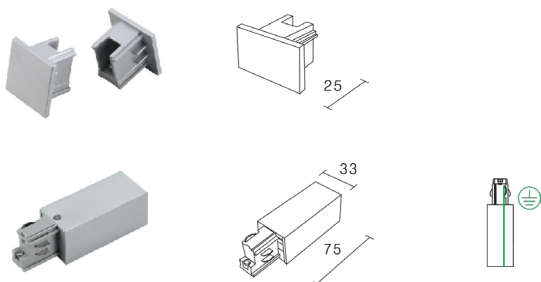

Product No.	DESCRIPTION		FINISH
901101.000	2M DALI 1-CIRCUIT TRACK	AC 240V 16AMP	WHITE
901102.000	2M DALI 1-CIRCUIT TRACK	AC 240V 16AMP	BLACK
901103.000	2M DALI 1-CIRCUIT TRACK	AC 240V 16AMP	SILVER

Technical data:

- 16 AMPS connection, active, neutral and earth
- DALI data circuit
- Aluminium body, powder-coated
- 4 isolated copper conductors and earth
- This track is only suitable for luminaires with DALI adaptors
- Use only DALI wired live ends (Left hand feed on request)
- All other 3-circuit track accessories are compatible with 1 circuit DALI
- Surface mounted
- Finish: Satin white, Black and Silver colours on request
- For all wiring options please contact 3S LIGHTING
- NSW24559

Installation Examples

ACCESSORIES

Product No.	DESCRIPTION	FINISH
900111.000	END CAP	WHITE
900112.000	END CAP	BLACK
900113.000	END CAP	SILVER
900124.000	DALI LIVE END FEED RIGHT HAND SIDE	WHITE
900125.000	DALI LIVE END FEED RIGHT HAND SIDE	BLACK
900126.000	DALI LIVE END FEED RIGHT HAND SIDE	SILVER