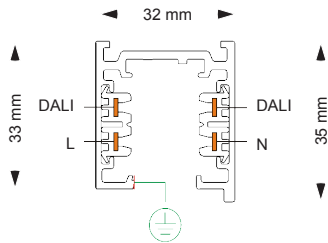

Product No.	DESCRIPTION		FINISH
901101.000	2M DALI 1-CIRCUIT TRACK	AC 240V 16AMP	WHITE
901102.000	2M DALI 1-CIRCUIT TRACK	AC 240V 16AMP	BLACK
901103.000	2M DALI 1-CIRCUIT TRACK	AC 240V 16AMP	SILVER

Technical data:

- 16 AMPS connection, active, neutral and earth
- DALI data circuit
- Aluminium body, powder-coated
- 4 isolated copper conductors and earth
- This track is only suitable for luminaires with DALI adaptors
- Use only DALI wired live ends (Left hand feed on request)
- All other 3-circuit track accessories are compatible with 1 circuit DALI
- Surface mounted
- Finish: Satin white, Black and Silver colours on request
- For all wiring options please contact 3S LIGHTING
- NSW24559

Installation Examples

ACCESSORIES

Product No.	DESCRIPTION	FINISH
900111.000	END CAP	WHITE
900112.000	END CAP	BLACK
900113.000	END CAP	SILVER
900124.000	DALI LIVE END FEED RIGHT HAND SIDE	WHITE
900125.000	DALI LIVE END FEED RIGHT HAND SIDE	BLACK
900126.000	DALI LIVE END FEED RIGHT HAND SIDE	SILVER