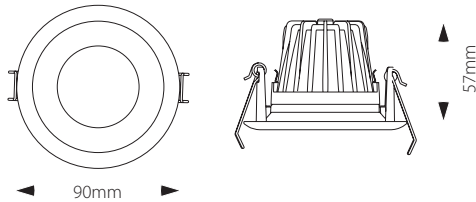

Product No.	System Power*	LED Lumen	Beam Angle	Colour Temp	CRI	Driver
<b>109118.000</b>	15.7W	1550Lm (13W)	36°	4000K	90+	350mA

■ Product Features

- Aluminium housing with IP44 glass from below
- 36° reflector fitted as standard
- 15°, 24° & 50° reflectors available on request
- Easy to install with two spring clips
- Supplied complete with remote electronic LED driver
- DALI and other dimming options available up on request
- Finish: 3S White ceiling trim as standard
- \*Connected electrical loads are rated values and subject to a tolerance of +/- 10%

■ Product Dimensions

■ Reflector Polar Curve

■ Product Standard

■ Product Options

■ Optional Accessory

Honeycomb Louvre (replace protection glass)

■ Luminaire Specification

Product No.	Beam Angle	Colour Temp	LED Output	System Power	Driver	Trim Colour
109118.XYZ	<input type="checkbox"/> 15°	<input type="checkbox"/> 4000K	1550lm (CRI 90)	15.7W	<input type="checkbox"/> NON-DIM <input type="checkbox"/> DALI <input type="checkbox"/> 1-10V	<input type="checkbox"/> 3S WHITE
	<input type="checkbox"/> 24°					<input type="checkbox"/> 3S BLACK
	<input type="checkbox"/> 36°	<input type="checkbox"/> 3000K	1520lm (CRI 90)	15.7W		<input type="checkbox"/> CUSTOM
	<input type="checkbox"/> 50°					