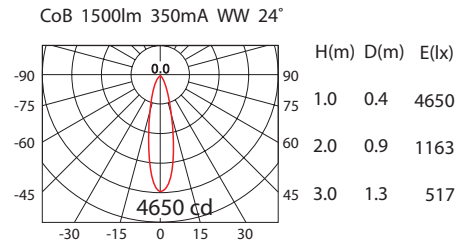

Product No.	System Power*	LED Lumen	Beam Angle	Colour Temp	CRI	Driver
<b>109118.000</b>	15.7W	1550Lm (13W)	36°	4000K	90+	350mA

■ Product Features

- Aluminium housing with IP44 glass from below
- 36° reflector fitted as standard
- 15°, 24° & 50° reflectors available on request
- Easy to install with two spring clips
- Supplied complete with remote electronic LED driver
- DALI and other dimming options available up on request
- Finish: 3S White ceiling trim as standard
- \*Connected electrical loads are rated values and subject to a tolerance of +/- 10%

■ Product Dimensions

■ Reflector Polar Curve

■ Product Standard

■ Product Options

■ Optional Accessory

Honeycomb Louvre (replace protection glass)

■ Luminaire Specification

Product No.	Beam Angle	Colour Temp	LED Output	System Power	Driver	Trim Colour
109118.XYZ	<input type="checkbox"/> 15°	<input type="checkbox"/> 4000K	1550lm (CRI 90)	15.7W	<input type="checkbox"/> NON-DIM <input type="checkbox"/> DALI <input type="checkbox"/> 1-10V	<input type="checkbox"/> 3S WHITE
	<input type="checkbox"/> 24°					<input type="checkbox"/> 3S BLACK
	<input type="checkbox"/> 36°	<input type="checkbox"/> 3000K	1520lm (CRI 90)	15.7W		<input type="checkbox"/> CUSTOM
	<input type="checkbox"/> 50°					