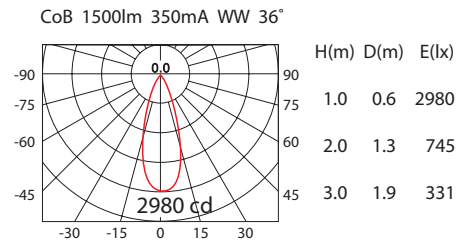

Product No.	System Power*	LED Lumen	Beam Angle	Colour Temp	CRI	Driver
<b>109118.000</b>	15.7W	1550Lm (13W)	36°	4000K	90+	350mA

■ Product Features

- Aluminium housing with IP44 glass from below
- 36° reflector fitted as standard
- 15°, 24° & 50° reflectors available on request
- Easy to install with two spring clips
- Supplied complete with remote electronic LED driver
- DALI and other dimming options available up on request
- Finish: 3S White ceiling trim as standard
- \*Connected electrical loads are rated values and subject to a tolerance of +/- 10%

■ Product Dimensions

■ Reflector Polar Curve

■ Product Standard

■ Product Options

■ Optional Accessory

Honeycomb Louvre (replace protection glass)

■ Luminaire Specification

Product No.	Beam Angle	Colour Temp	LED Output	System Power	Driver	Trim Colour
109118.XYZ	<input type="checkbox"/> 15°	<input type="checkbox"/> 4000K	1550lm (CRI 90)	15.7W	<input type="checkbox"/> NON-DIM <input type="checkbox"/> DALI <input type="checkbox"/> 1-10V	<input type="checkbox"/> 3S WHITE
	<input type="checkbox"/> 24°					<input type="checkbox"/> 3S BLACK
	<input type="checkbox"/> 36°	<input type="checkbox"/> 3000K	1520lm (CRI 90)	15.7W		<input type="checkbox"/> CUSTOM
	<input type="checkbox"/> 50°					