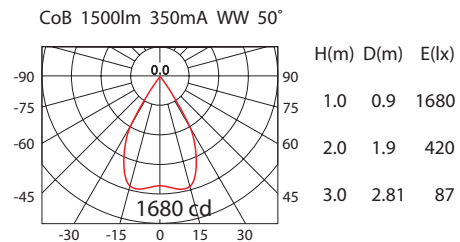

Product No.	System Power*	LED Lumen	Beam Angle	Colour Temp	CRI	Driver
<b>109118.000</b>	15.7W	1550Lm (13W)	36°	4000K	90+	350mA

■ Product Features

- Aluminium housing with IP44 glass from below
- 36° reflector fitted as standard
- 15°, 24° & 50° reflectors available on request
- Easy to install with two spring clips
- Supplied complete with remote electronic LED driver
- DALI and other dimming options available up on request
- Finish: 3S White ceiling trim as standard
- \*Connected electrical loads are rated values and subject to a tolerance of +/- 10%

■ Product Dimensions

■ Reflector Polar Curve

■ Product Standard

■ Product Options

■ Optional Accessory

Honeycomb Louvre (replace protection glass)

■ Luminaire Specification

Product No.	Beam Angle	Colour Temp	LED Output	System Power	Driver	Trim Colour
109118.XYZ	<input type="checkbox"/> 15°	<input type="checkbox"/> 4000K	1550lm (CRI 90)	15.7W	<input type="checkbox"/> NON-DIM <input type="checkbox"/> DALI <input type="checkbox"/> 1-10V	<input type="checkbox"/> 3S WHITE
	<input type="checkbox"/> 24°					<input type="checkbox"/> 3S BLACK
	<input type="checkbox"/> 36°	<input type="checkbox"/> 3000K	1520lm (CRI 90)	15.7W		<input type="checkbox"/> CUSTOM
	<input type="checkbox"/> 50°					