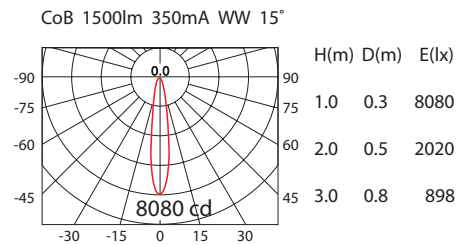

Product No.	System Power*	LED Lumen	Beam Angle	Colour Temp	CRI	Driver
<b>109118.000</b>	15.7W	1550Lm (13W)	36°	4000K	90+	350mA

■ Product Features

- Aluminium housing with IP44 glass from below
- 36° reflector fitted as standard
- 15°, 24° & 50° reflectors available on request
- Easy to install with two spring clips
- Supplied complete with remote electronic LED driver
- DALI and other dimming options available up on request
- Finish: 3S White ceiling trim as standard
- \*Connected electrical loads are rated values and subject to a tolerance of +/- 10%

■ Product Dimensions

■ Reflector Polar Curve

■ Product Standard

■ Product Options

■ Optional Accessory

Honeycomb Louvre (replace protection glass)

■ Luminaire Specification

Product No.	Beam Angle	Colour Temp	LED Output	System Power	Driver	Trim Colour
109118.XYZ	<input type="checkbox"/> 15°	<input type="checkbox"/> 4000K	1550lm (CRI 90)	15.7W	<input type="checkbox"/> NON-DIM <input type="checkbox"/> DALI <input type="checkbox"/> 1-10V	<input type="checkbox"/> 3S WHITE
	<input type="checkbox"/> 24°					<input type="checkbox"/> 3S BLACK
	<input type="checkbox"/> 36°	<input type="checkbox"/> 3000K	1520lm (CRI 90)	15.7W		<input type="checkbox"/> CUSTOM
	<input type="checkbox"/> 50°					